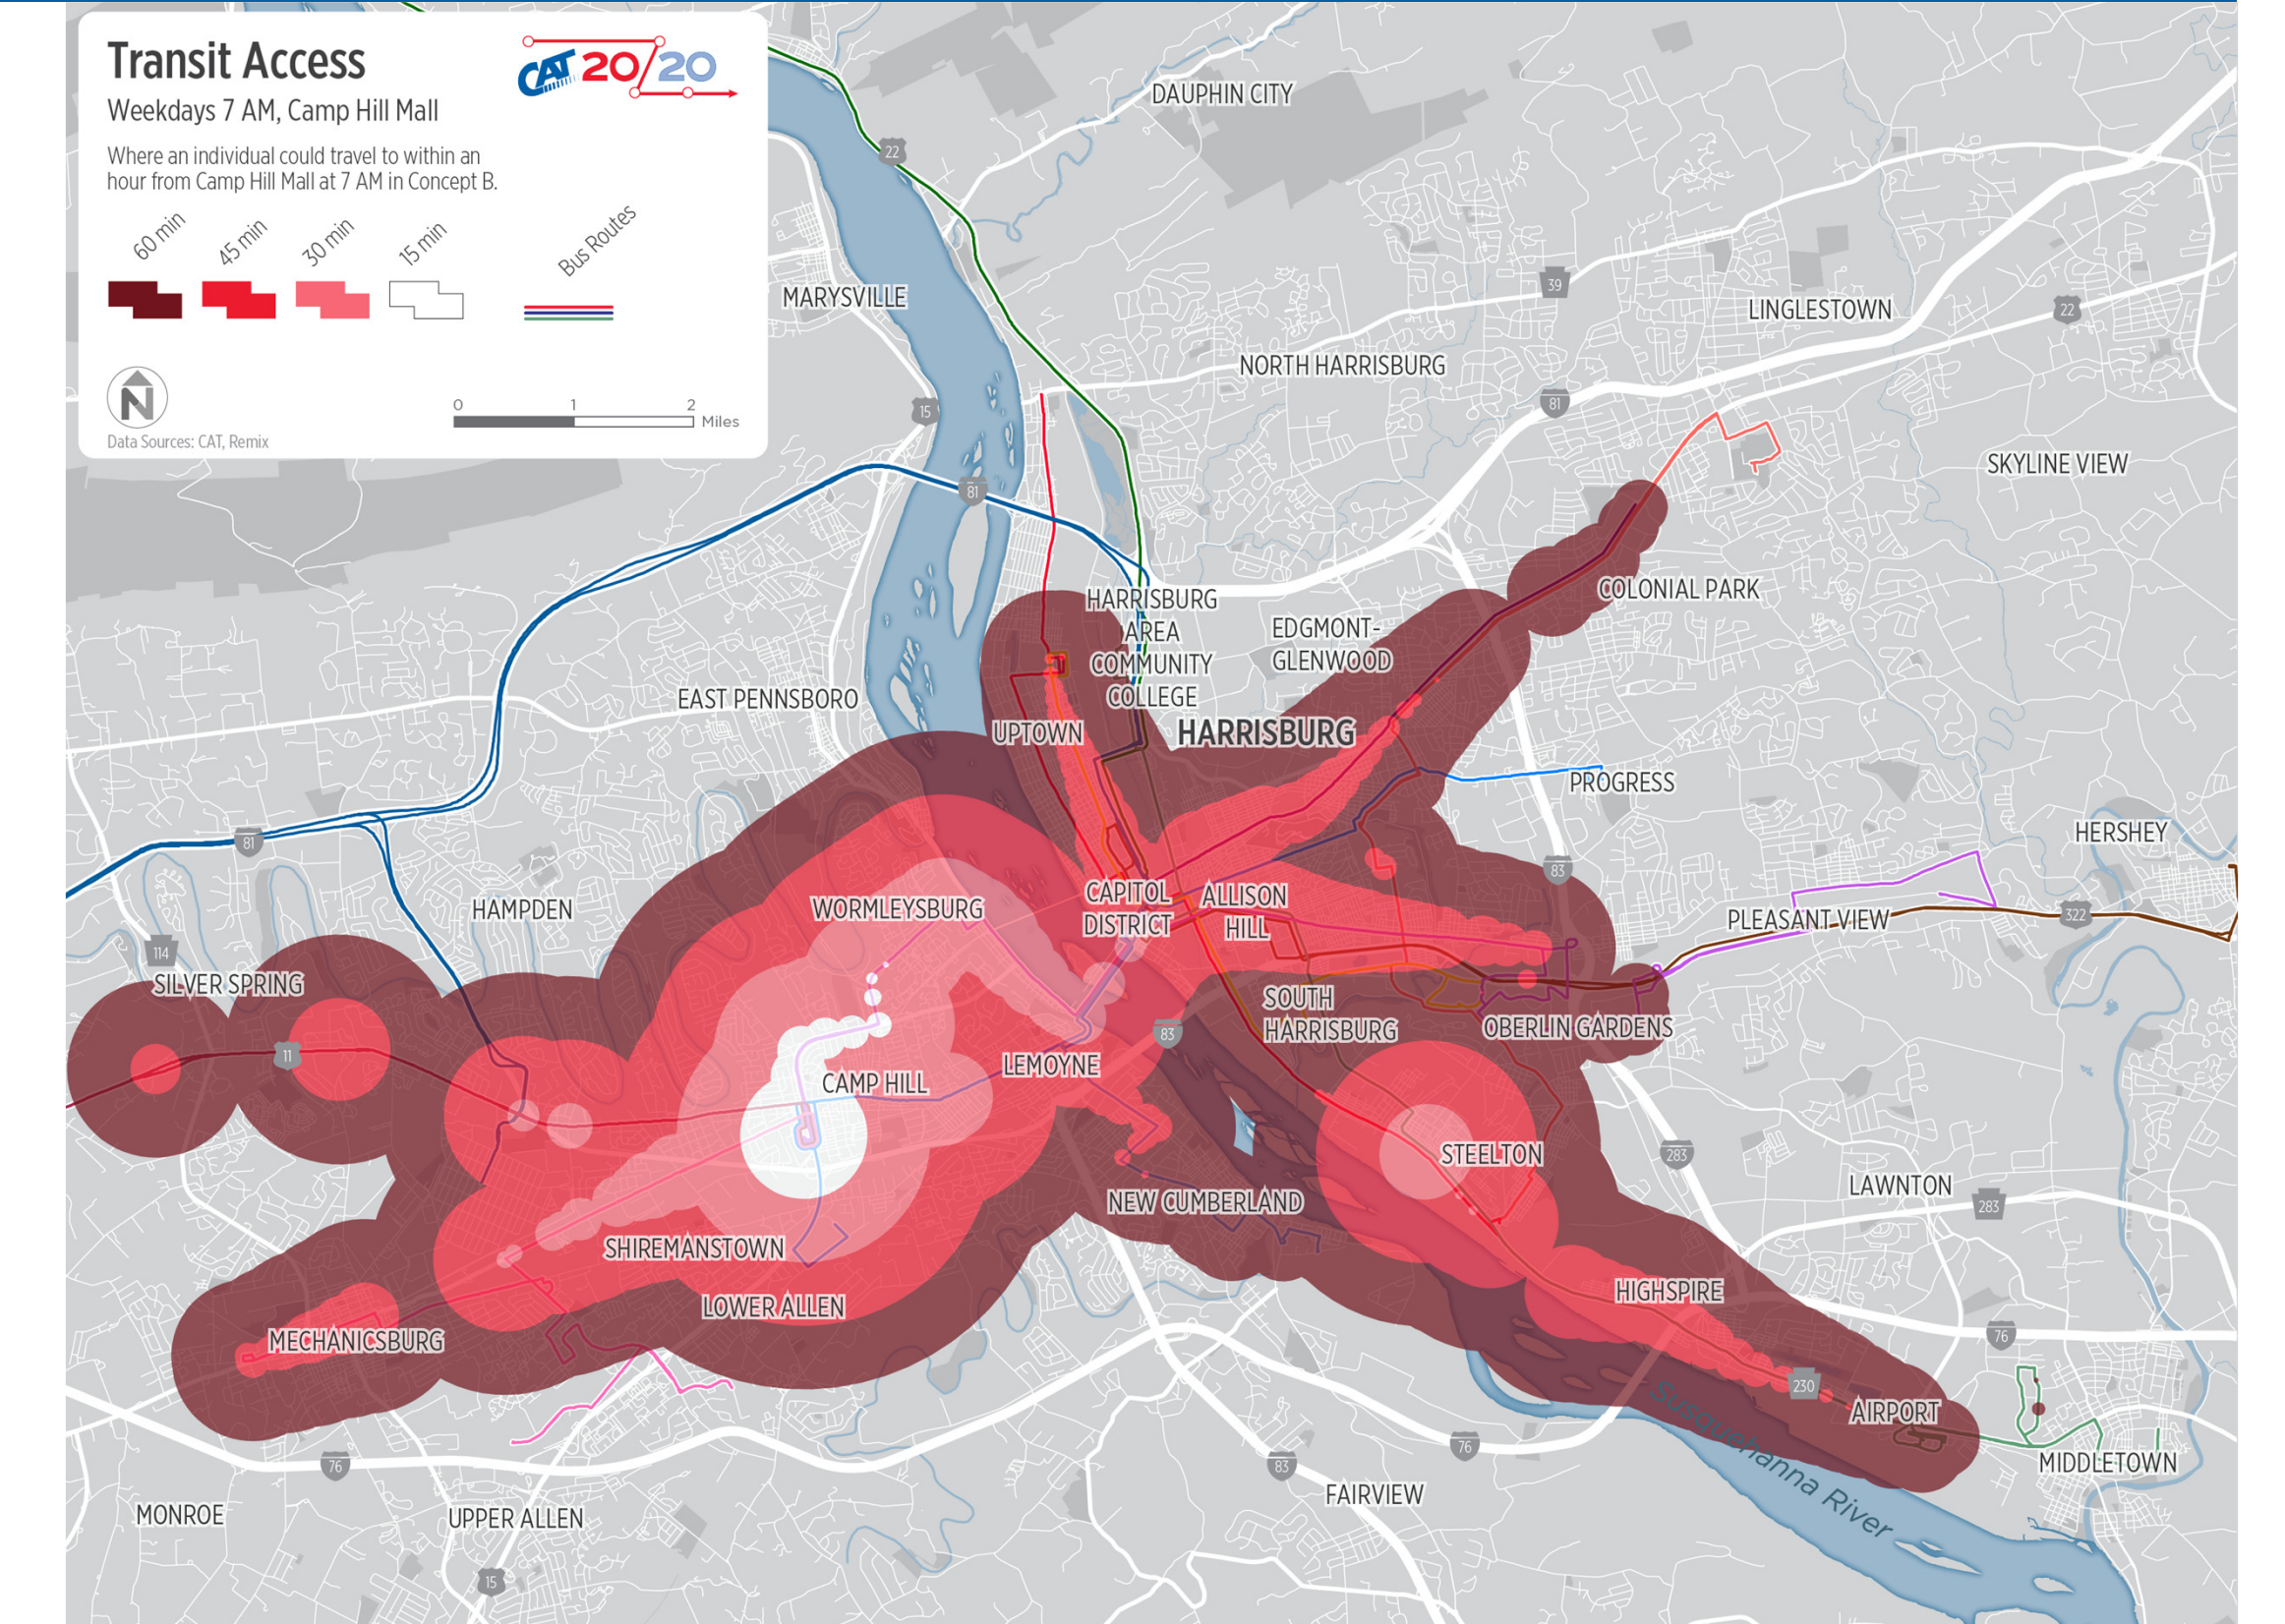

# Concept B: Primary Corridors

Weekday

Concept B Service Frequencies (minutes)

	Route # (Old)	Route # (New)	Early AM	AM Peak	Midday	PM Peak	Night	Sat	Sun
	1	1	-	30	30	30	60	60	90
	3	3	30	30	30	30	-	60	-
	6	4	30	30	30	30	30	60	60
	7	5	30	30	60	30	60	60	-
	8/D	10	60	60	60	60	60	60	90
	12	2	30	30	30	30	60	60	90
	12/19	20	60	60	60	60	1 trip	90	-
	23	130	-	1 trip	-	1 trip	-	-	-
	81	150	-	1 trip	-	1 trip	-	-	-
	322/HP	40	-	60	120	60	60	90	-
	A	140	1 trip	60	-	60	-	-	-
	C	30	1 trip	30	120	30	-	-	-
	MX/B	110	30	30	-	30	-	120	-

Saturday

Concept B: Primary Corridors  
Focused on serving major corridors and places where there is higher ridership.

- Financial Sustainability
- More Locations for Bus Transfers
- Sunday Service on 4 routes
- Improved Connection Between the East Shore and the West Shore
- Loss of Coverage
- Reduced Commuter Service

## How Far Could You Travel in Concept B at 7 AM?

Catherine travels between Downtown Harrisburg and the Harrisburg International Airport for work. The trip takes 36 minutes from the Harrisburg Transportation Center.

## Travel Time Across Concepts

	Regular Commute Destinations	Current Service		Concept A		Concept B		Concept C	
		Time	Transfers	Time	Transfers	Time	Transfers	Time	Transfers
Catherine	Downtown Harrisburg – Harrisburg International Airport	26 mins	0	26 mins	0	36 mins	0	37 mins	0
Anthony	Colonial Park – Harrisburg (East) Mall	68 mins	1	68 mins	1	18 mins	0	75 mins	1
Tom	Camp Hill Mall – Scott Elementary (19 <sup>th</sup> and Derry)	52 mins	1	52 mins	1	26 mins	0	63 mins	1