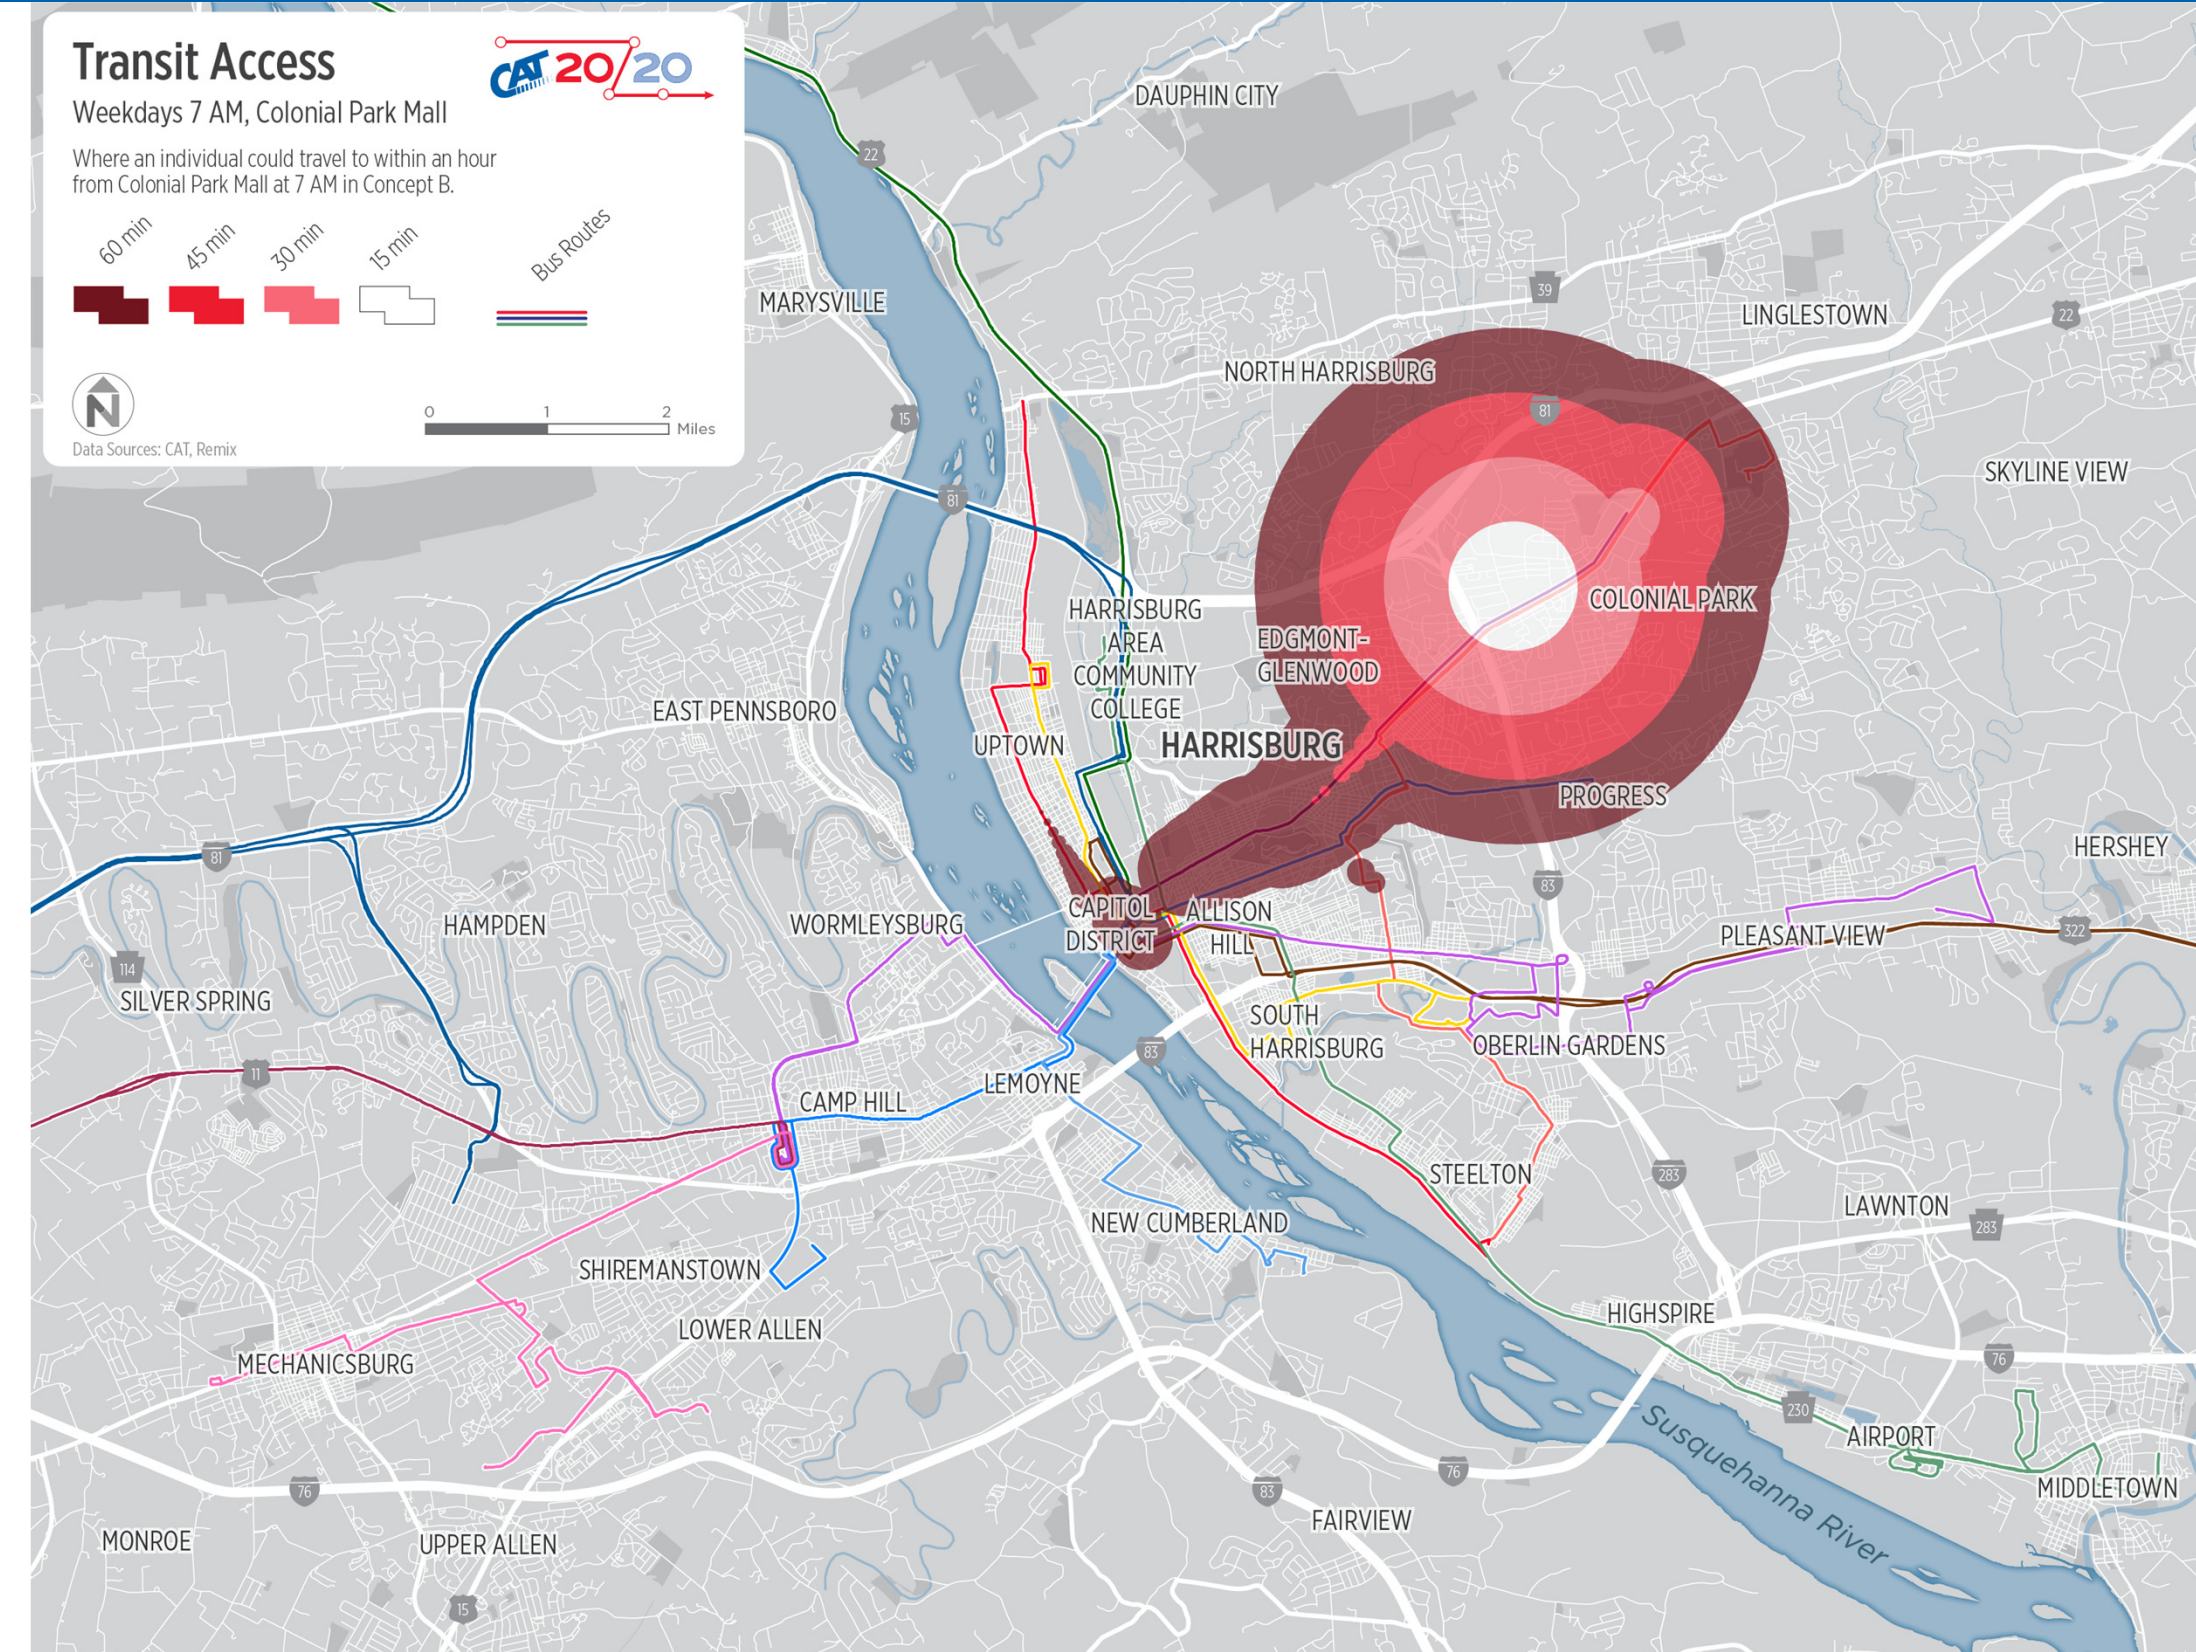

# Concept B: Primary Corridors

Weekday

Concept B Service Frequencies (minutes)

	Route # (Old)	Route # (New)	Early AM	AM Peak	Midday	PM Peak	Night	Sat	Sun
	1	1	-	30	30	30	60	60	90
	3	3	30	30	30	30	-	60	-
	6	4	30	30	30	30	30	60	60
	7	5	30	30	60	30	60	60	-
	8/D	10	60	60	60	60	60	60	90
	12	2	30	30	30	30	60	60	90
	12/19	20	60	60	60	60	1 trip	90	-
	23	130	-	1 trip	-	1 trip	-	-	-
	81	150	-	1 trip	-	1 trip	-	-	-
	322/HP	40	-	60	120	60	60	90	-
	A	140	1 trip	60	-	60	-	-	-
	C	30	1 trip	30	120	30	-	-	-
	MX/B	110	30	30	-	30	-	120	-

Saturday

Concept B: Primary Corridors  
Focused on serving major corridors and places where there is higher ridership.

- Financial Sustainability
- More Locations for Bus Transfers
- Sunday Service on 4 routes
- Improved Connection Between the East Shore and the West Shore
- Loss of Coverage
- Reduced Commuter Service

## How Far Could You Travel in Concept B at 7 AM?

Catherine travels between Downtown Harrisburg and the Harrisburg International Airport for work. The trip takes 36 minutes from the Harrisburg Transportation Center.

## Travel Time Across Concepts

	Regular Commute Destinations	Current Service		Concept A		Concept B		Concept C	
		Time	Transfers	Time	Transfers	Time	Transfers	Time	Transfers
Catherine	Downtown Harrisburg – Harrisburg International Airport	26 mins	0	26 mins	0	36 mins	0	37 mins	0
Anthony	Colonial Park – Harrisburg (East) Mall	68 mins	1	68 mins	1	18 mins	0	75 mins	1
Tom	Camp Hill Mall – Scott Elementary (19 <sup>th</sup> and Derry)	52 mins	1	52 mins	1	26 mins	0	63 mins	1