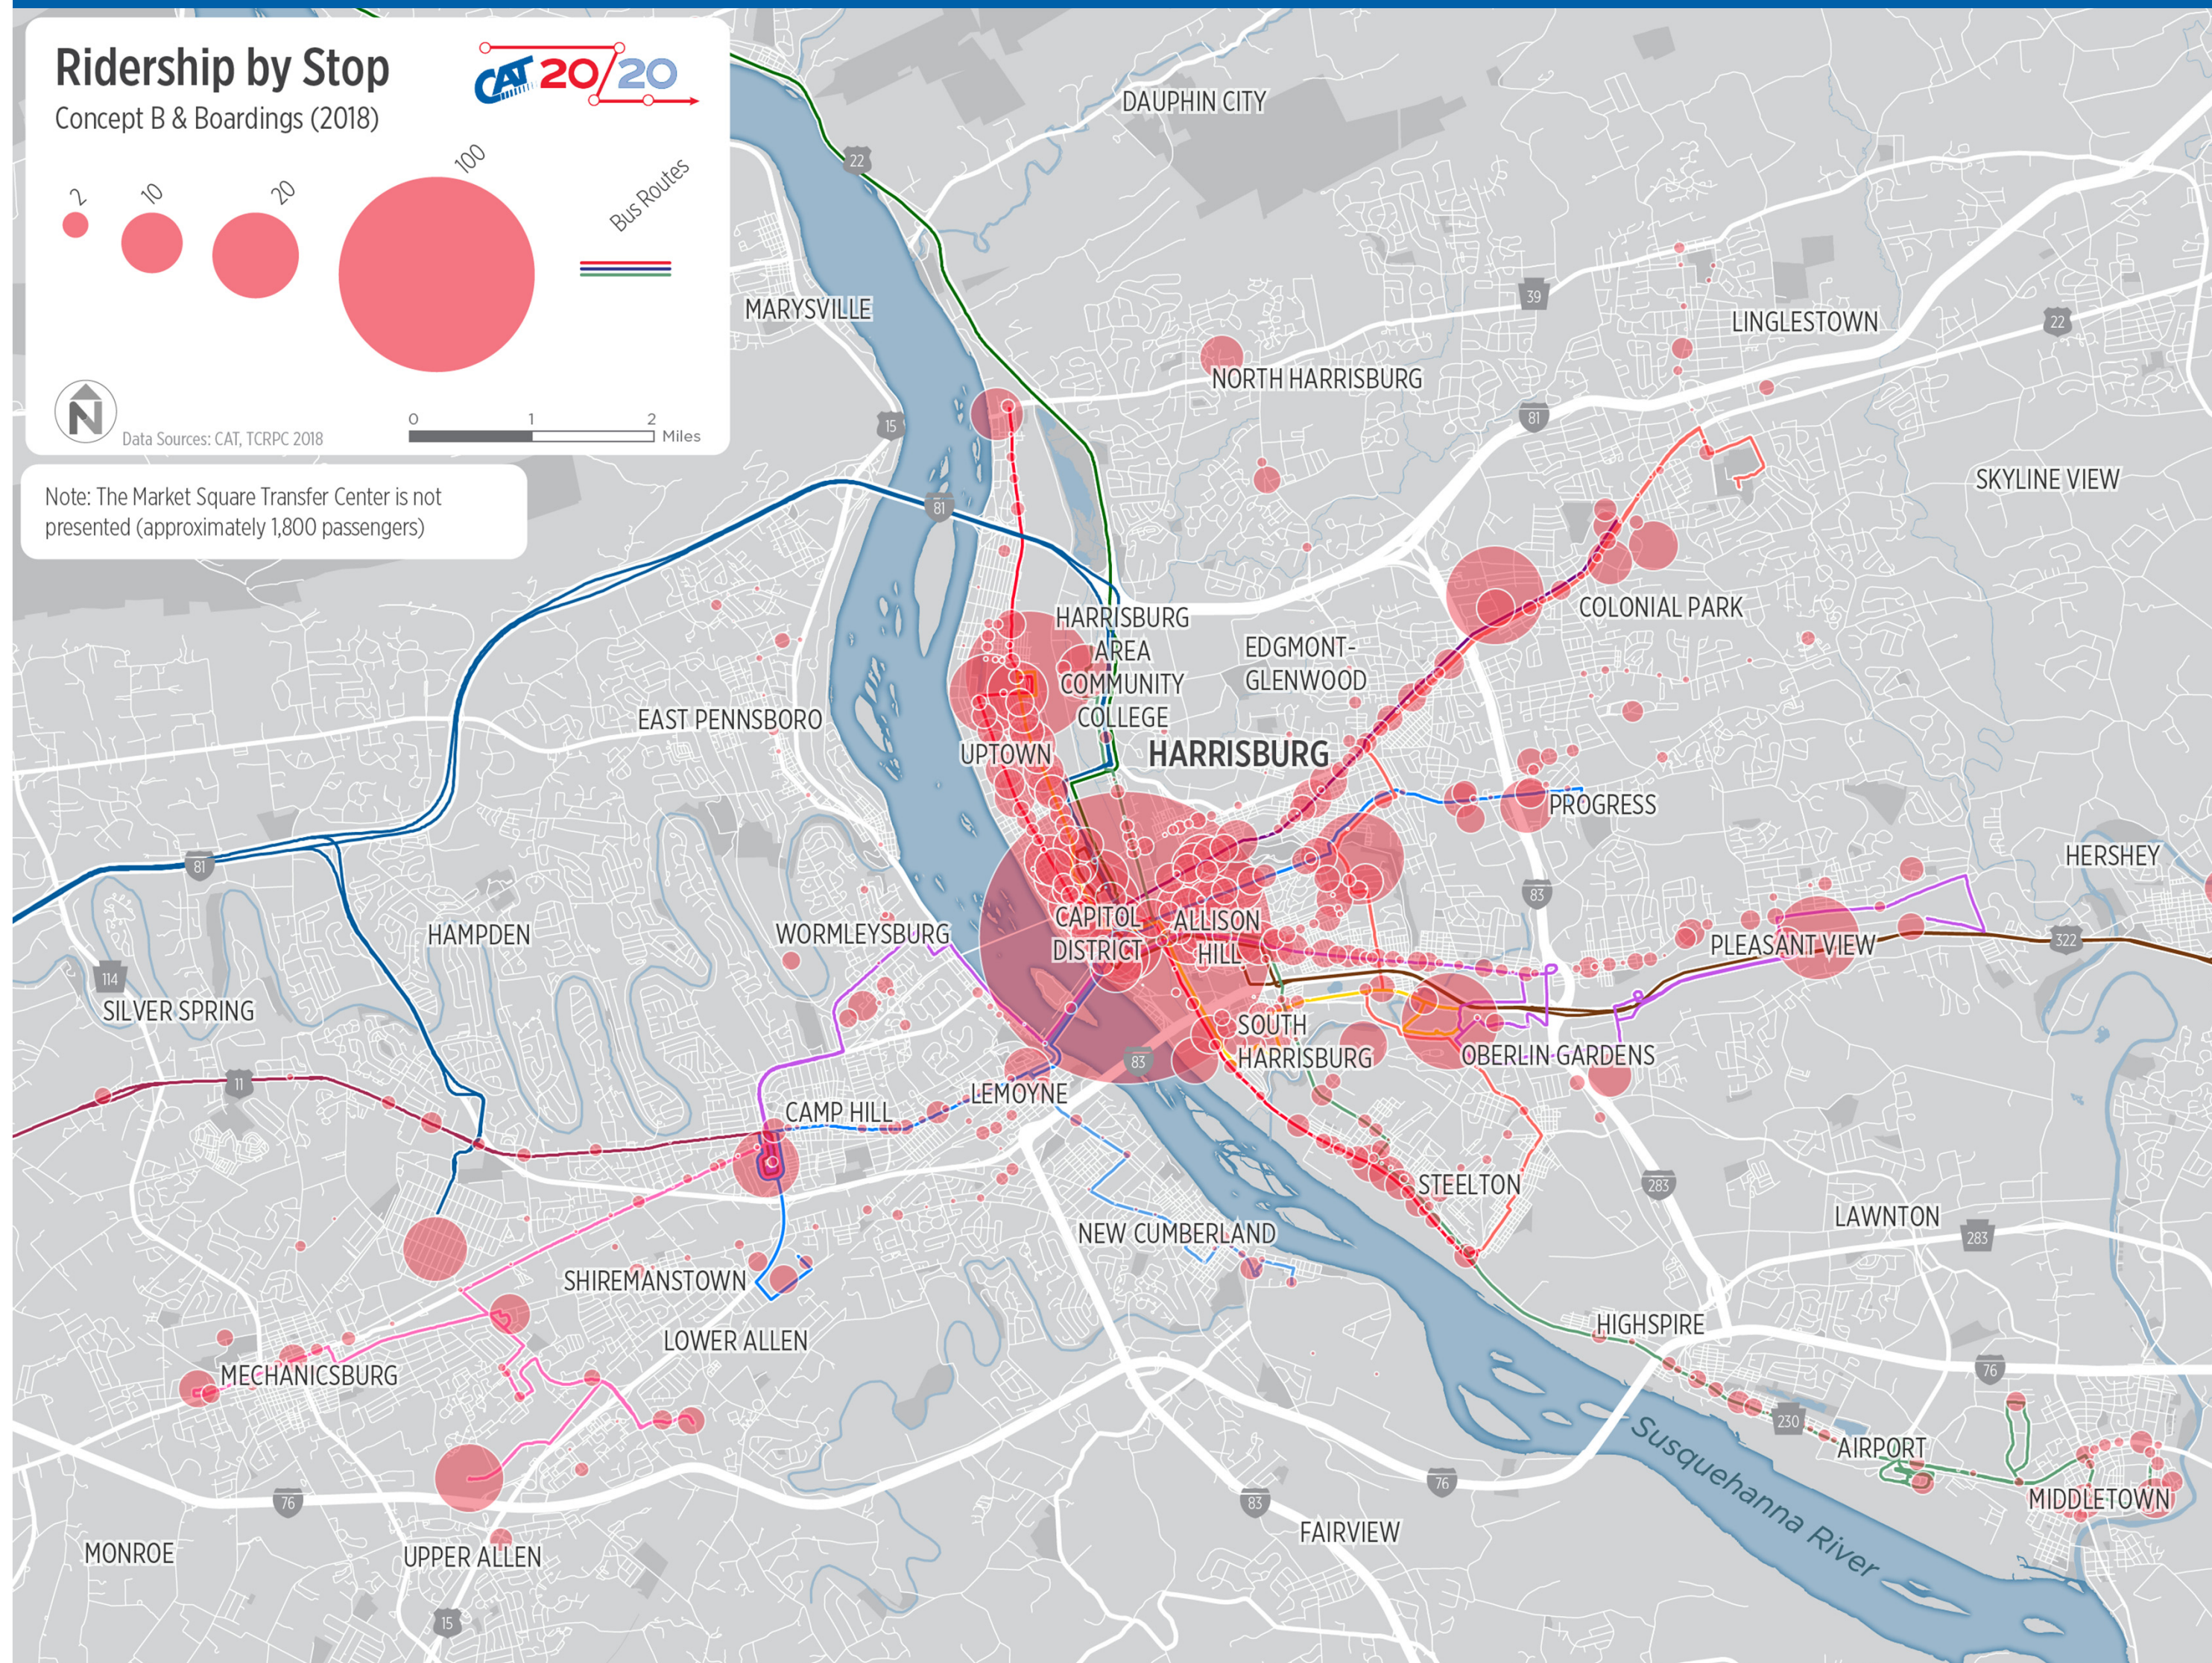

Saturday

Concept B: Primary Corridors  
Focused on serving major corridors and places where there is higher ridership.

- Financial Sustainability
- More Locations for Bus Transfers
- Sunday Service on 4 routes
- Improved Connection Between the East Shore and the West Shore
- Loss of Coverage
- Reduced Commuter Service

## How Far Could You Travel in Concept B at 7 AM?

Catherine travels between Downtown Harrisburg and the Harrisburg International Airport for work. The trip takes 36 minutes from the Harrisburg Transportation Center.

Anthony lives in Colonial Park and commutes to the Harrisburg Mall for work. The trip takes 18 minutes from Colonial Park Mall and involves no transfers.

Tom is traveling from the Camp Hill Shopping Center to Scott Elementary School for work. The trip takes 26 minutes and involves no transfers. There is an additional 3-minute walk to the school.

## Travel Time Across Concepts

	Regular Commute Destinations	Current Service		Concept A		Concept B		Concept C	
		Time	Transfers	Time	Transfers	Time	Transfers	Time	Transfers
Catherine	Downtown Harrisburg – Harrisburg International Airport	26 mins	0	26 mins	0	36 mins	0	37 mins	0
Anthony	Colonial Park – Harrisburg (East) Mall	68 mins	1	68 mins	1	18 mins	0	75 mins	1
Tom	Camp Hill Mall – Scott Elementary (19 <sup>th</sup> and Derry)	52 mins	1	52 mins	1	26 mins	0	63 mins	1