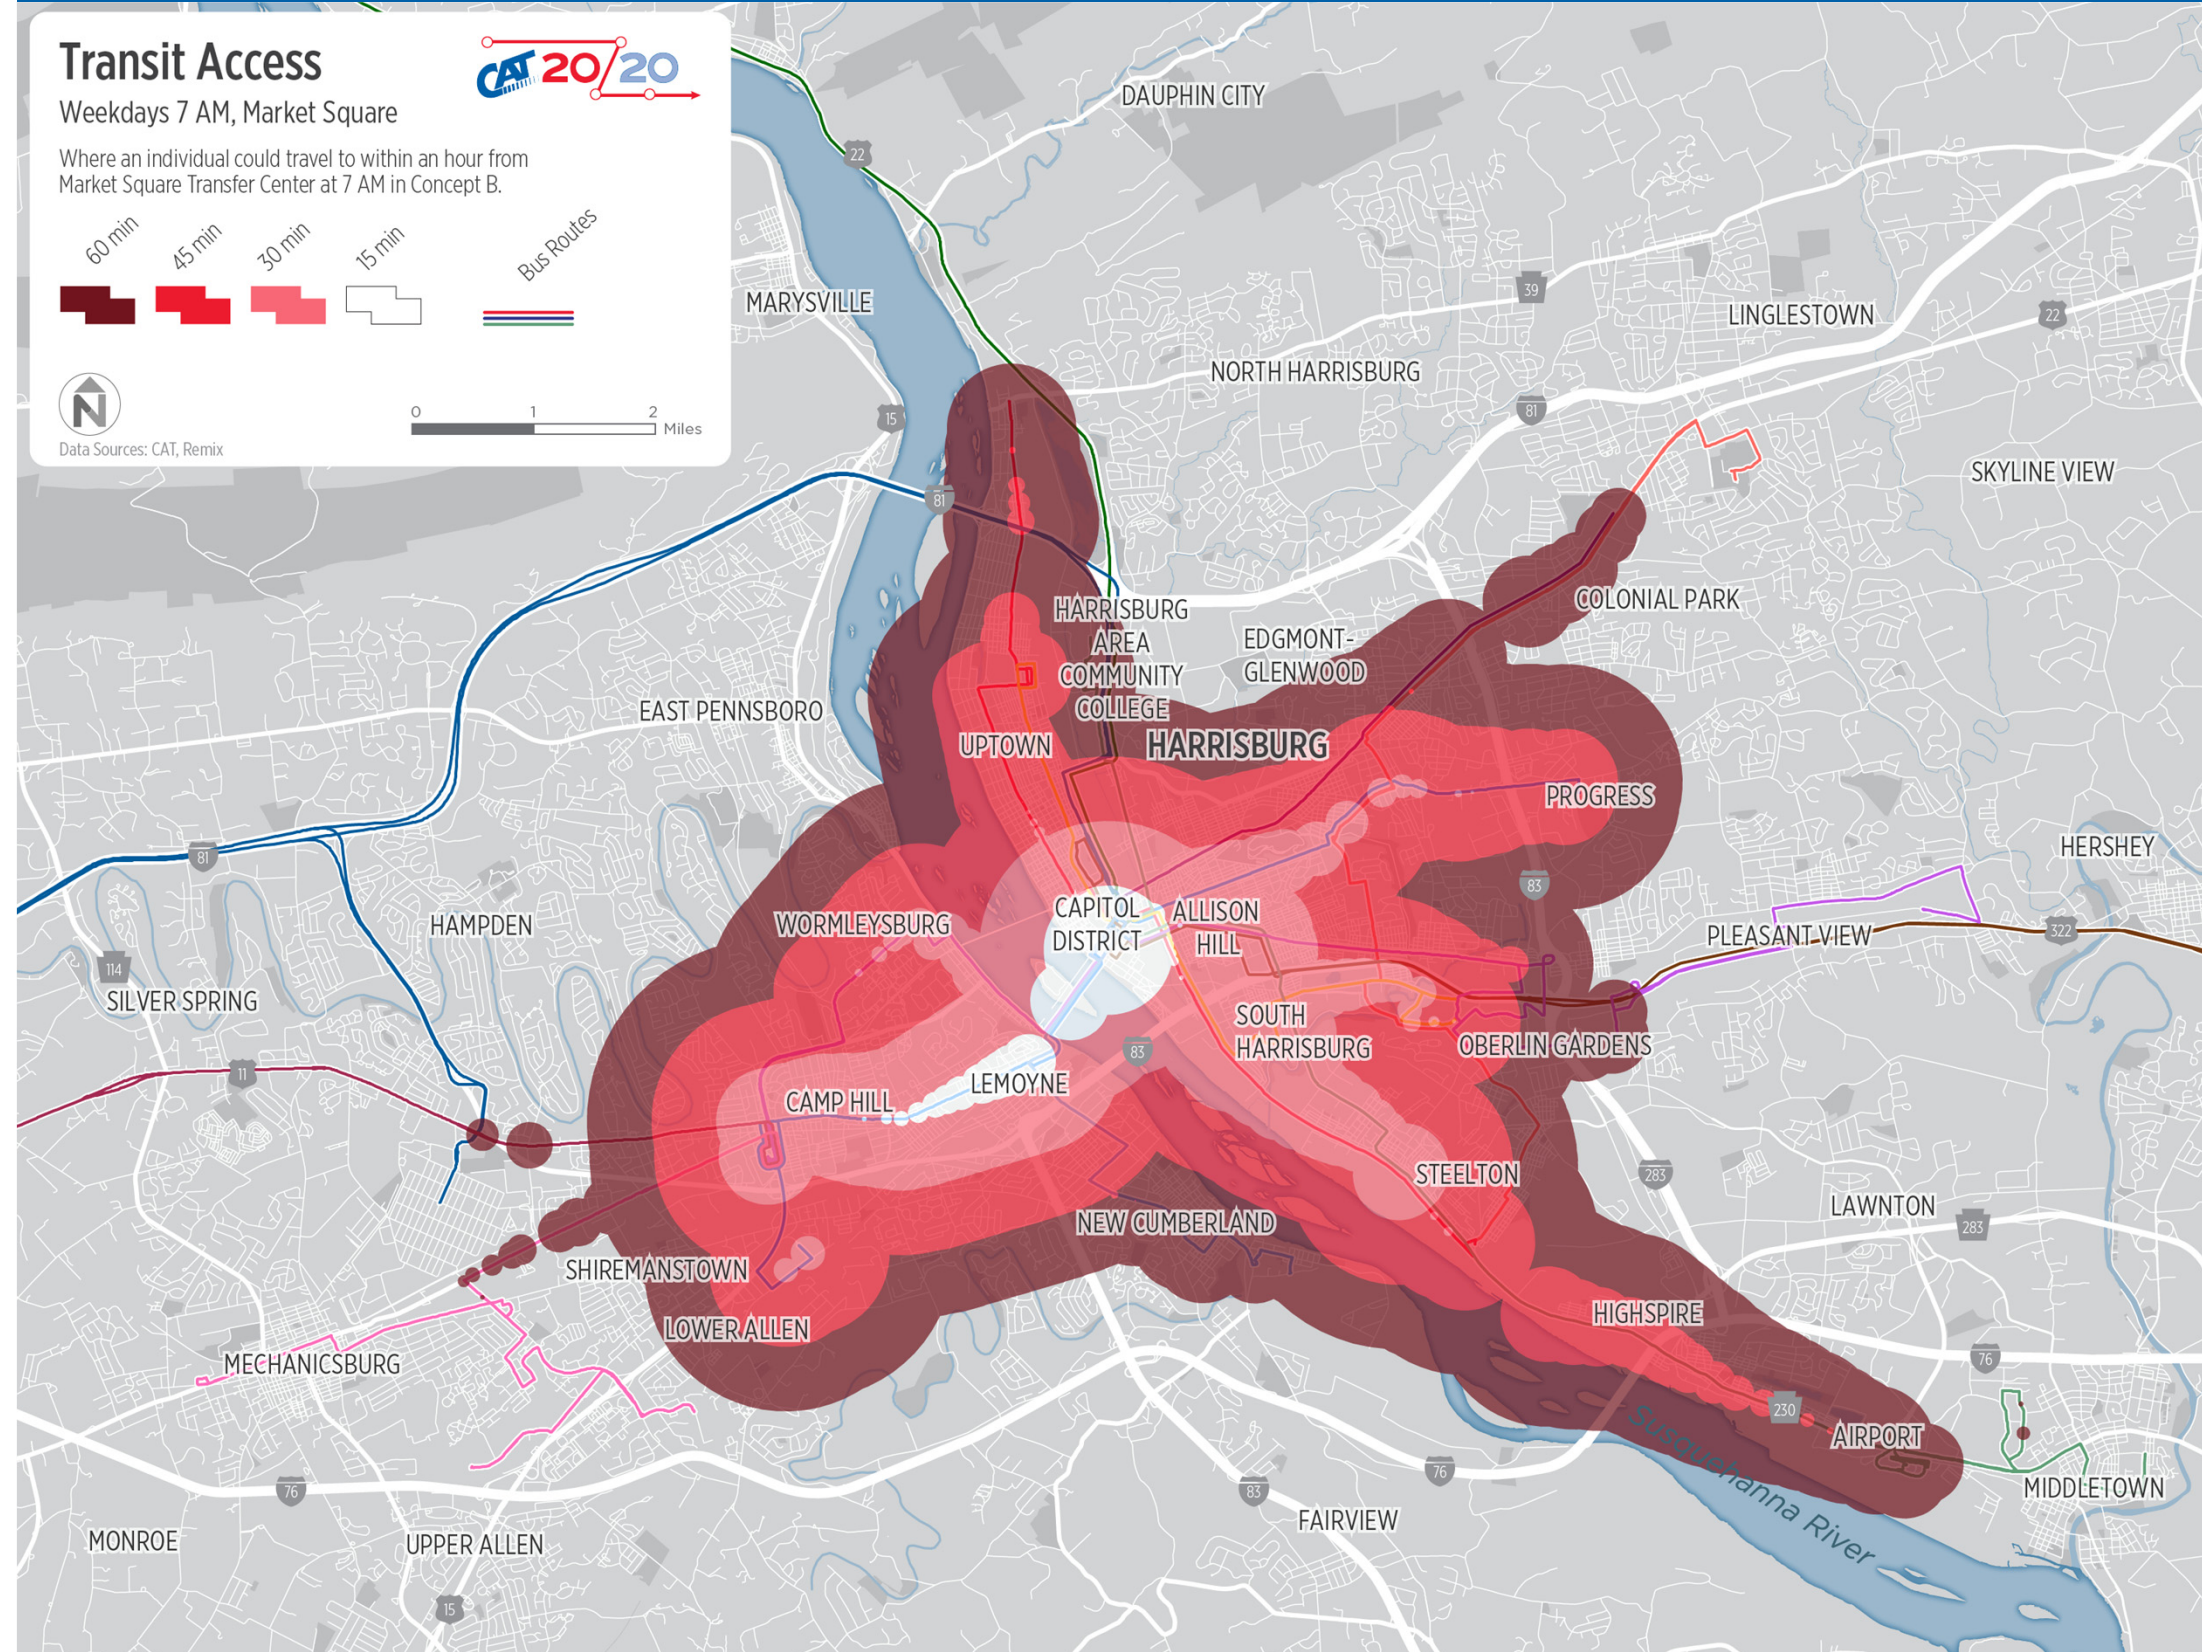

# Concept B: Primary Corridors

Weekday

Concept B Service Frequencies (minutes)

	Route # (Old)	Route # (New)	Early AM	AM Peak	Midday	PM Peak	Night	Sat	Sun
	1	1	-	30	30	30	60	60	90
	3	3	30	30	30	30	-	60	-
	6	4	30	30	30	30	30	60	60
	7	5	30	30	60	30	60	60	-
	8/D	10	60	60	60	60	60	60	90
	12	2	30	30	30	30	60	60	90
	12/19	20	60	60	60	60	1 trip	90	-
	23	130	-	1 trip	-	1 trip	-	-	-
	81	150	-	1 trip	-	1 trip	-	-	-
	322/HP	40	-	60	120	60	60	90	-
	A	140	1 trip	60	-	60	-	-	-
	C	30	1 trip	30	120	30	-	-	-
	MX/B	110	30	30	-	30	-	120	-

Saturday

Concept B: Primary Corridors  
Focused on serving major corridors and places where there is higher ridership.

- Financial Sustainability
- More Locations for Bus Transfers
- Sunday Service on 4 routes
- Improved Connection Between the East Shore and the West Shore
- Loss of Coverage
- Reduced Commuter Service

## How Far Could You Travel in Concept B at 7 AM?

Catherine travels between Downtown Harrisburg and the Harrisburg International Airport for work. The trip takes 36 minutes from the Harrisburg Transportation Center.

## Travel Time Across Concepts

	Regular Commute Destinations	Current Service		Concept A		Concept B		Concept C	
		Time	Transfers	Time	Transfers	Time	Transfers	Time	Transfers
Catherine	Downtown Harrisburg – Harrisburg International Airport	26 mins	0	26 mins	0	36 mins	0	37 mins	0
Anthony	Colonial Park – Harrisburg (East) Mall	68 mins	1	68 mins	1	18 mins	0	75 mins	1
Tom	Camp Hill Mall – Scott Elementary (19 <sup>th</sup> and Derry)	52 mins	1	52 mins	1	26 mins	0	63 mins	1