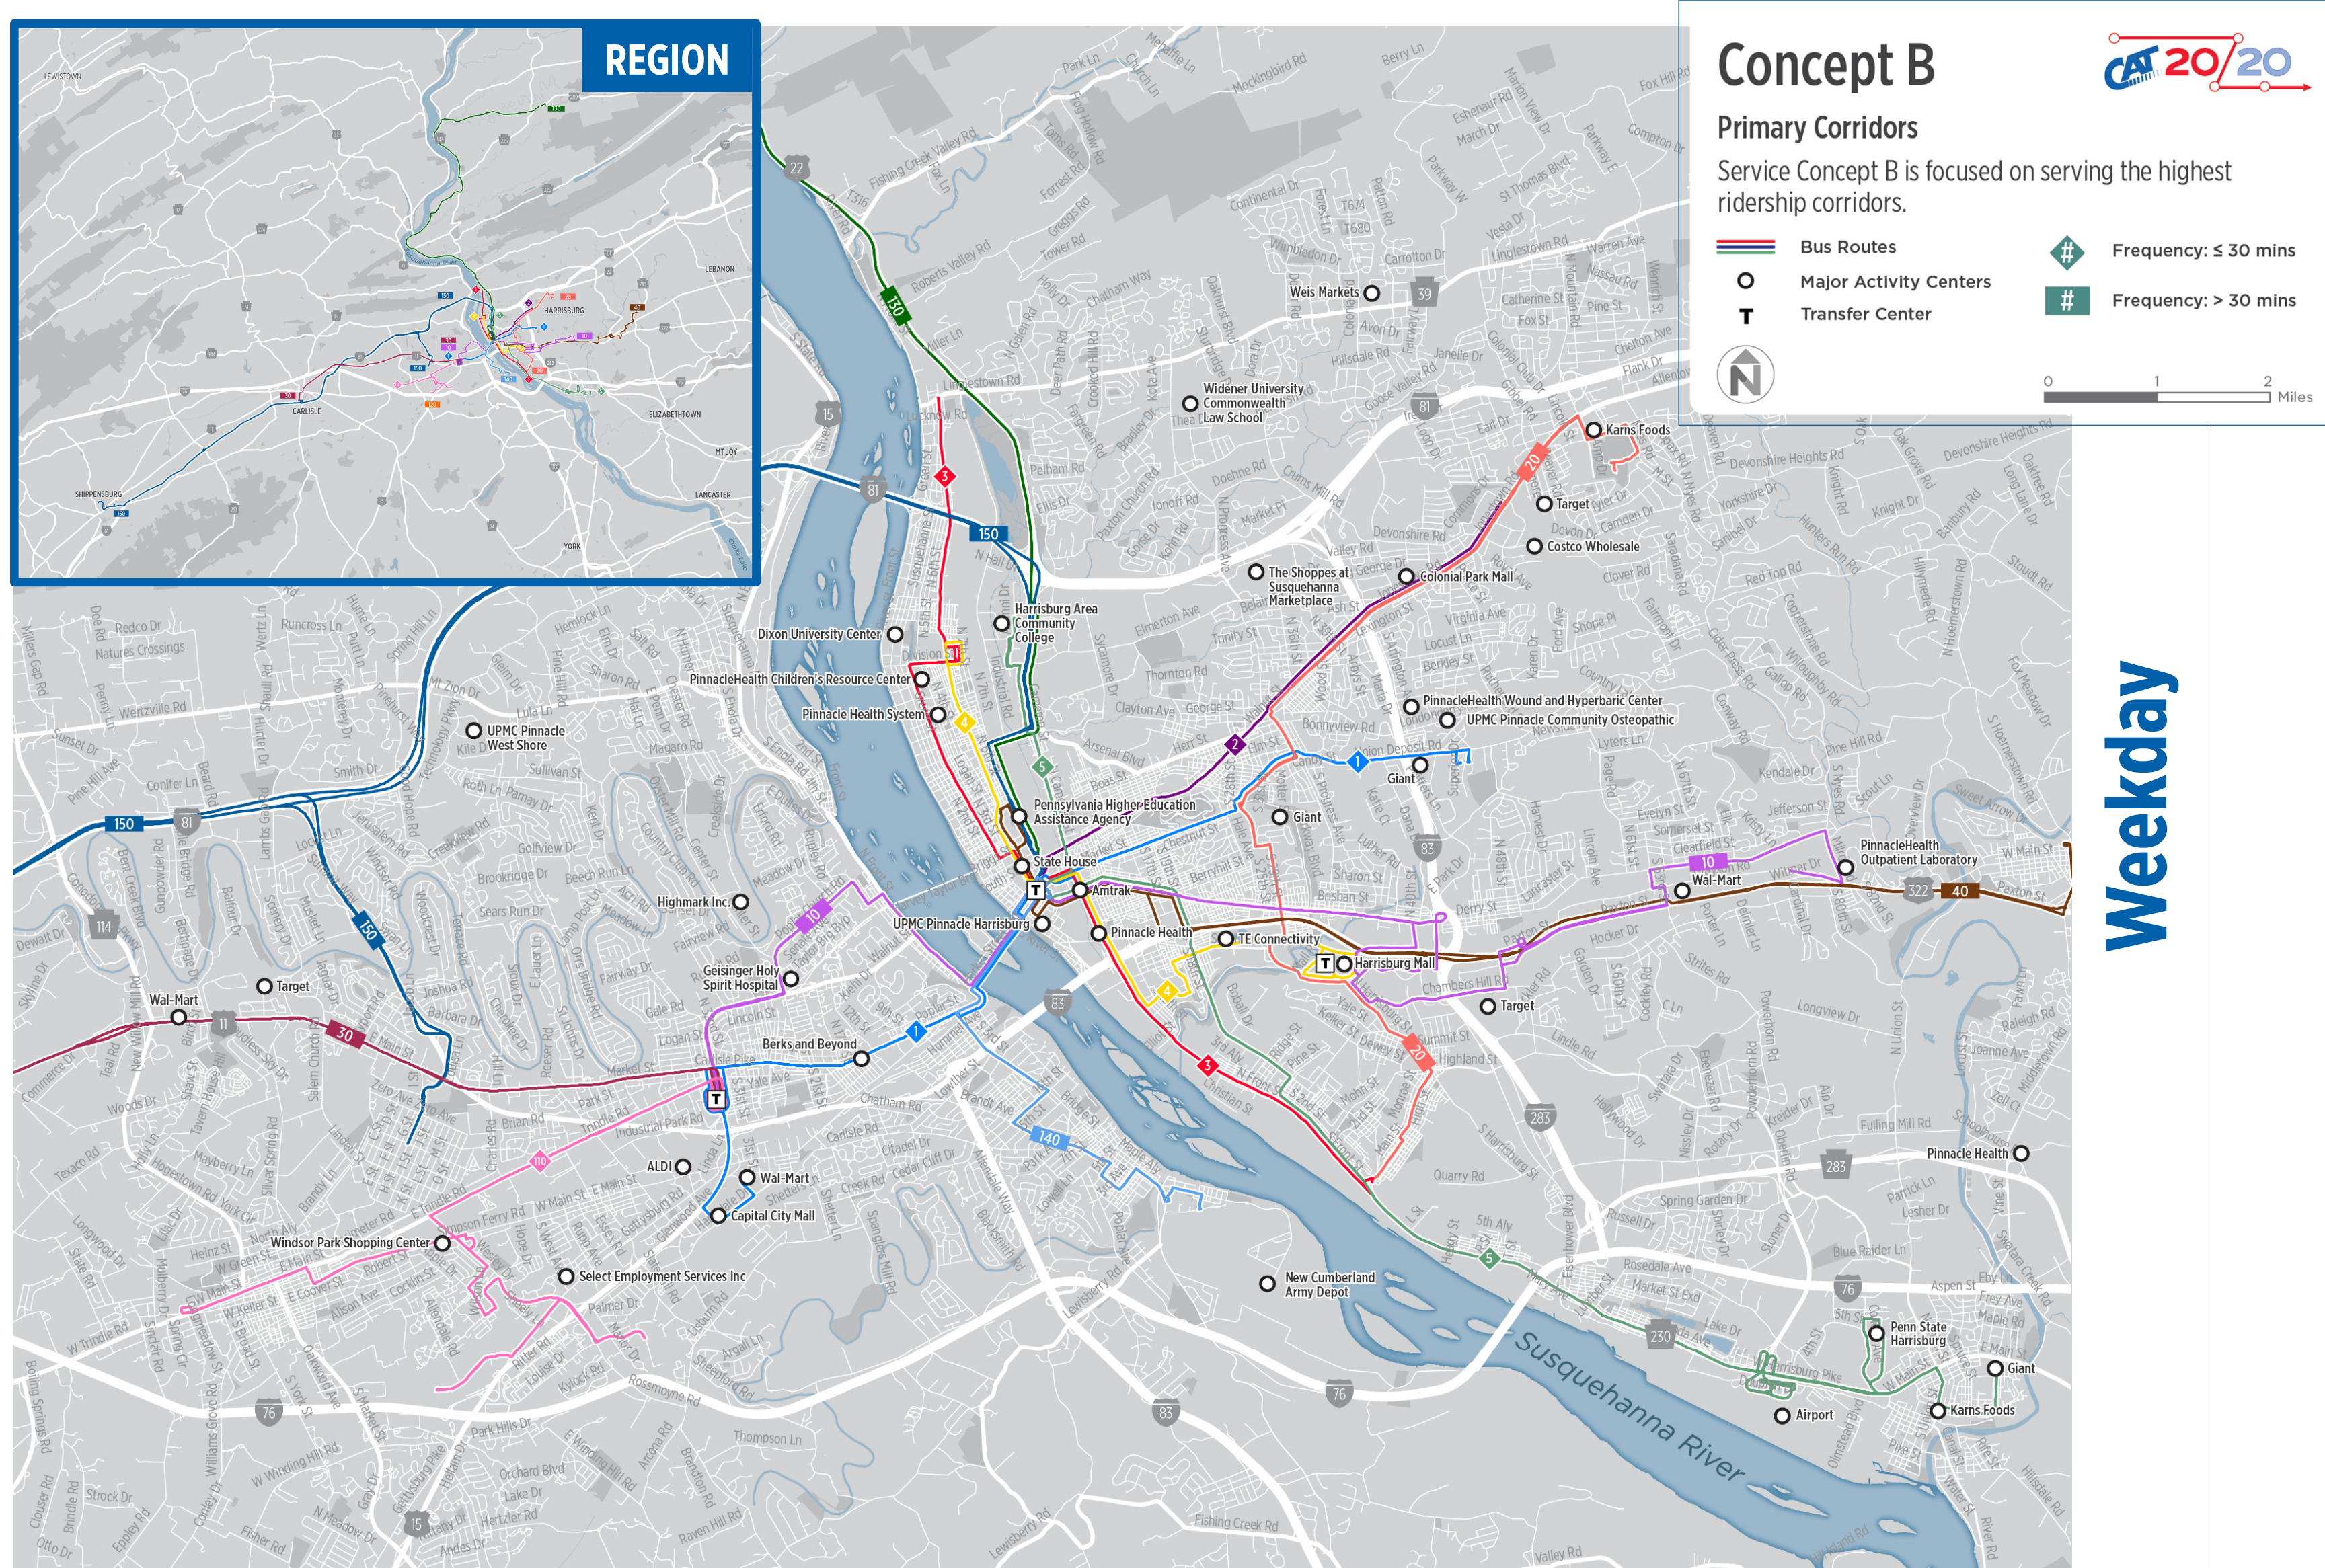

# Concept B: Primary Corridors

Weekday

Concept B Service Frequencies (minutes)

	Route # (Old)	Route # (New)	Early AM	AM Peak	Midday	PM Peak	Night	Sat	Sun
	1	1	-	30	30	30	60	60	90
	3	3	30	30	30	30	-	60	-
	6	4	30	30	30	30	30	60	60
	7	5	30	30	60	30	60	60	-
	8/D	10	60	60	60	60	60	60	90
	12	2	30	30	30	30	60	60	90
	12/19	20	60	60	60	60	1 trip	90	-
	23	130	-	1 trip	-	1 trip	-	-	-
	81	150	-	1 trip	-	1 trip	-	-	-
	322/HP	40	-	60	120	60	60	90	-
	A	140	1 trip	60	-	60	-	-	-
	C	30	1 trip	30	120	30	-	-	-
	MX/B	110	30	30	-	30	-	120	-

Saturday

Concept B: Primary Corridors  
Focused on serving major corridors and places where there is higher ridership.

- Financial Sustainability
- More Locations for Bus Transfers
- Sunday Service on 4 routes
- Improved Connection Between the East Shore and the West Shore
- Loss of Coverage
- Reduced Commuter Service

## How Far Could You Travel in Concept B at 7 AM?

Catherine travels between Downtown Harrisburg and the Harrisburg International Airport for work. The trip takes 36 minutes from the Harrisburg Transportation Center.

## Travel Time Across Concepts

	Regular Commute Destinations	Current Service		Concept A		Concept B		Concept C	
		Time	Transfers	Time	Transfers	Time	Transfers	Time	Transfers
Catherine	Downtown Harrisburg – Harrisburg International Airport	26 mins	0	26 mins	0	36 mins	0	37 mins	0
Anthony	Colonial Park – Harrisburg (East) Mall	68 mins	1	68 mins	1	18 mins	0	75 mins	1
Tom	Camp Hill Mall – Scott Elementary (19 <sup>th</sup> and Derry)	52 mins	1	52 mins	1	26 mins	0	63 mins	1