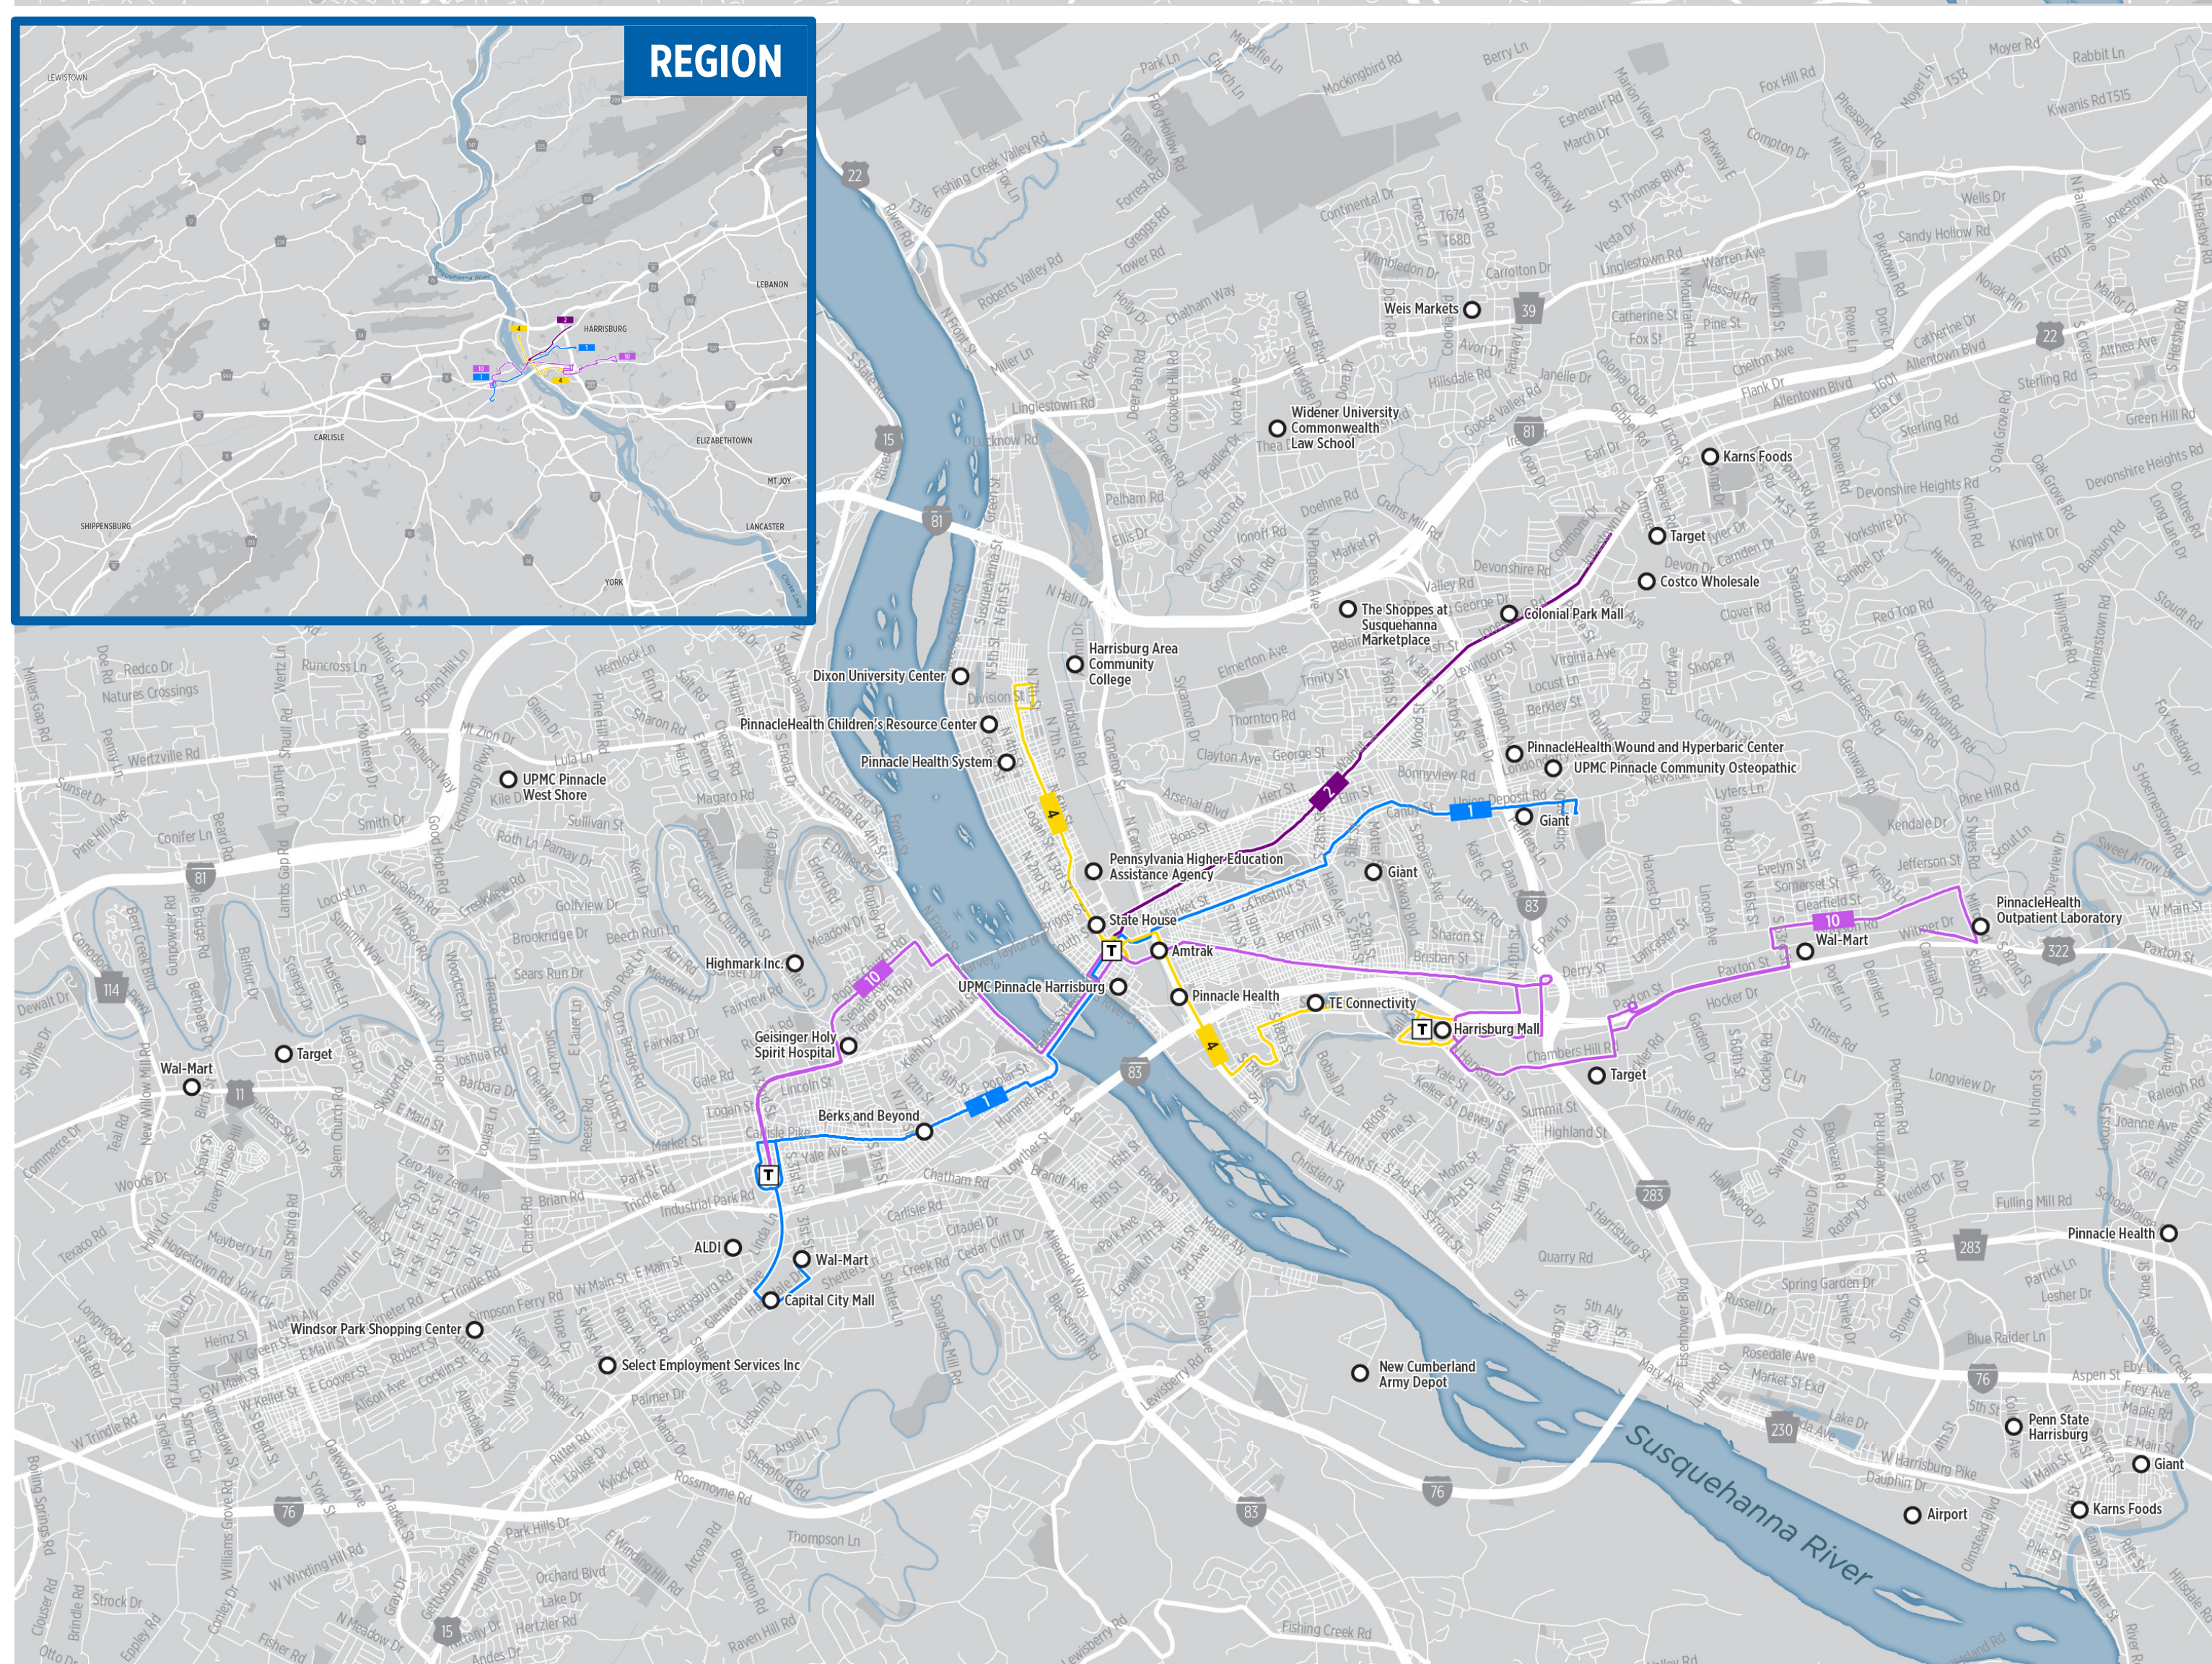

# Concept B: Primary Corridors

Weekday

Concept B Service Frequencies (minutes)

	Route # (Old)	Route # (New)	Early AM	AM Peak	Midday	PM Peak	Night	Sat	Sun
	1	1	-	30	30	30	60	60	90
	3	3	30	30	30	30	-	60	-
	6	4	30	30	30	30	30	60	60
	7	5	30	30	60	30	60	60	-
	8/D	10	60	60	60	60	60	60	90
	12	2	30	30	30	30	60	60	90
	12/19	20	60	60	60	60	1 trip	90	-
	23	130	-	1 trip	-	1 trip	-	-	-
	81	150	-	1 trip	-	1 trip	-	-	-
	322/HP	40	-	60	120	60	60	90	-
	A	140	1 trip	60	-	60	-	-	-
	C	30	1 trip	30	120	30	-	-	-
	MX/B	110	30	30	-	30	-	120	-

Saturday

Concept B: Primary Corridors  
Focused on serving major corridors and places where there is higher ridership.

- Financial Sustainability
- More Locations for Bus Transfers
- Sunday Service on 4 routes
- Improved Connection Between the East Shore and the West Shore
- Loss of Coverage
- Reduced Commuter Service

## How Far Could You Travel in Concept B at 7 AM?

Catherine travels between Downtown Harrisburg and the Harrisburg International Airport for work. The trip takes 36 minutes from the Harrisburg Transportation Center.

## Travel Time Across Concepts

	Regular Commute Destinations	Current Service		Concept A		Concept B		Concept C	
		Time	Transfers	Time	Transfers	Time	Transfers	Time	Transfers
Catherine	Downtown Harrisburg – Harrisburg International Airport	26 mins	0	26 mins	0	36 mins	0	37 mins	0
Anthony	Colonial Park – Harrisburg (East) Mall	68 mins	1	68 mins	1	18 mins	0	75 mins	1
Tom	Camp Hill Mall – Scott Elementary (19 <sup>th</sup> and Derry)	52 mins	1	52 mins	1	26 mins	0	63 mins	1