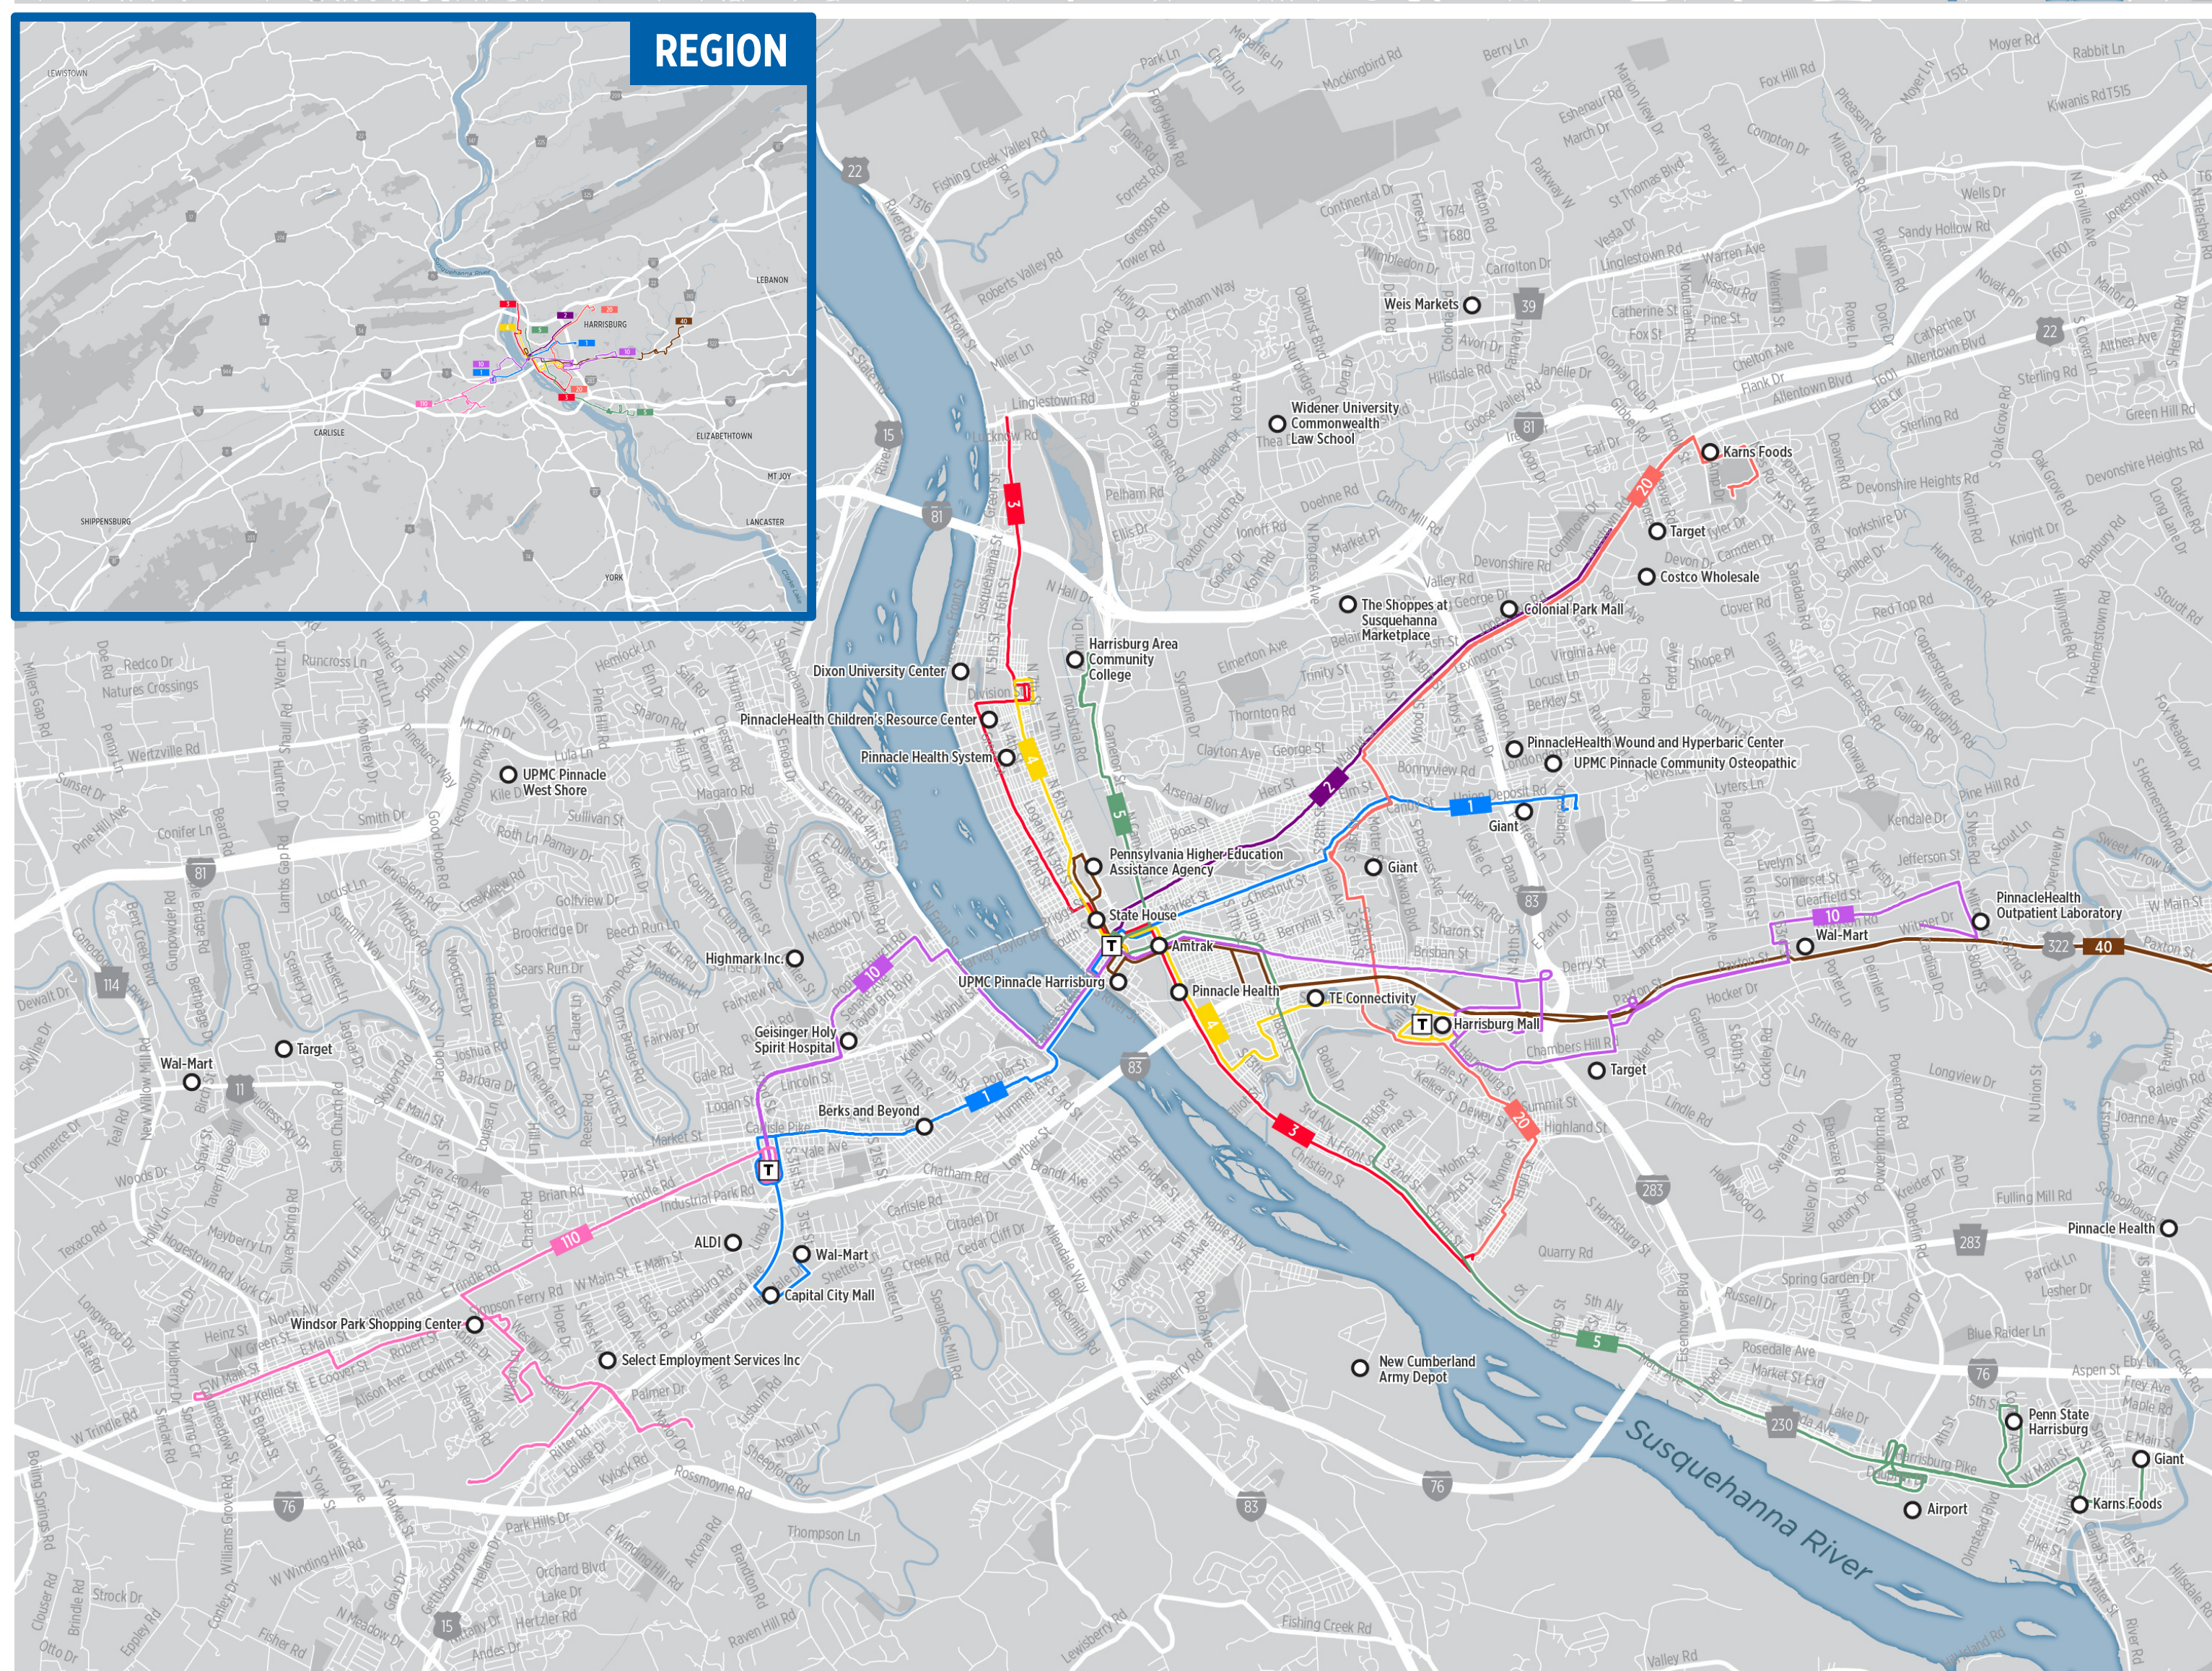

# Concept B: Primary Corridors

Weekday

Concept B Service Frequencies (minutes)

	Route # (Old)	Route # (New)	Early AM	AM Peak	Midday	PM Peak	Night	Sat	Sun
	1	1	-	30	30	30	60	60	90
	3	3	30	30	30	30	-	60	-
	6	4	30	30	30	30	30	60	60
	7	5	30	30	60	30	60	60	-
	8/D	10	60	60	60	60	60	60	90
	12	2	30	30	30	30	60	60	90
	12/19	20	60	60	60	60	1 trip	90	-
	23	130	-	1 trip	-	1 trip	-	-	-
	81	150	-	1 trip	-	1 trip	-	-	-
	322/HP	40	-	60	120	60	60	90	-
	A	140	1 trip	60	-	60	-	-	-
	C	30	1 trip	30	120	30	-	-	-
	MX/B	110	30	30	-	30	-	120	-

Saturday

Concept B: Primary Corridors  
Focused on serving major corridors and places where there is higher ridership.

- Financial Sustainability
- More Locations for Bus Transfers
- Sunday Service on 4 routes
- Improved Connection Between the East Shore and the West Shore
- Loss of Coverage
- Reduced Commuter Service

## How Far Could You Travel in Concept B at 7 AM?

Catherine travels between Downtown Harrisburg and the Harrisburg International Airport for work. The trip takes 36 minutes from the Harrisburg Transportation Center.

## Travel Time Across Concepts

	Regular Commute Destinations	Current Service		Concept A		Concept B		Concept C	
		Time	Transfers	Time	Transfers	Time	Transfers	Time	Transfers
Catherine	Downtown Harrisburg – Harrisburg International Airport	26 mins	0	26 mins	0	36 mins	0	37 mins	0
Anthony	Colonial Park – Harrisburg (East) Mall	68 mins	1	68 mins	1	18 mins	0	75 mins	1
Tom	Camp Hill Mall – Scott Elementary (19 <sup>th</sup> and Derry)	52 mins	1	52 mins	1	26 mins	0	63 mins	1