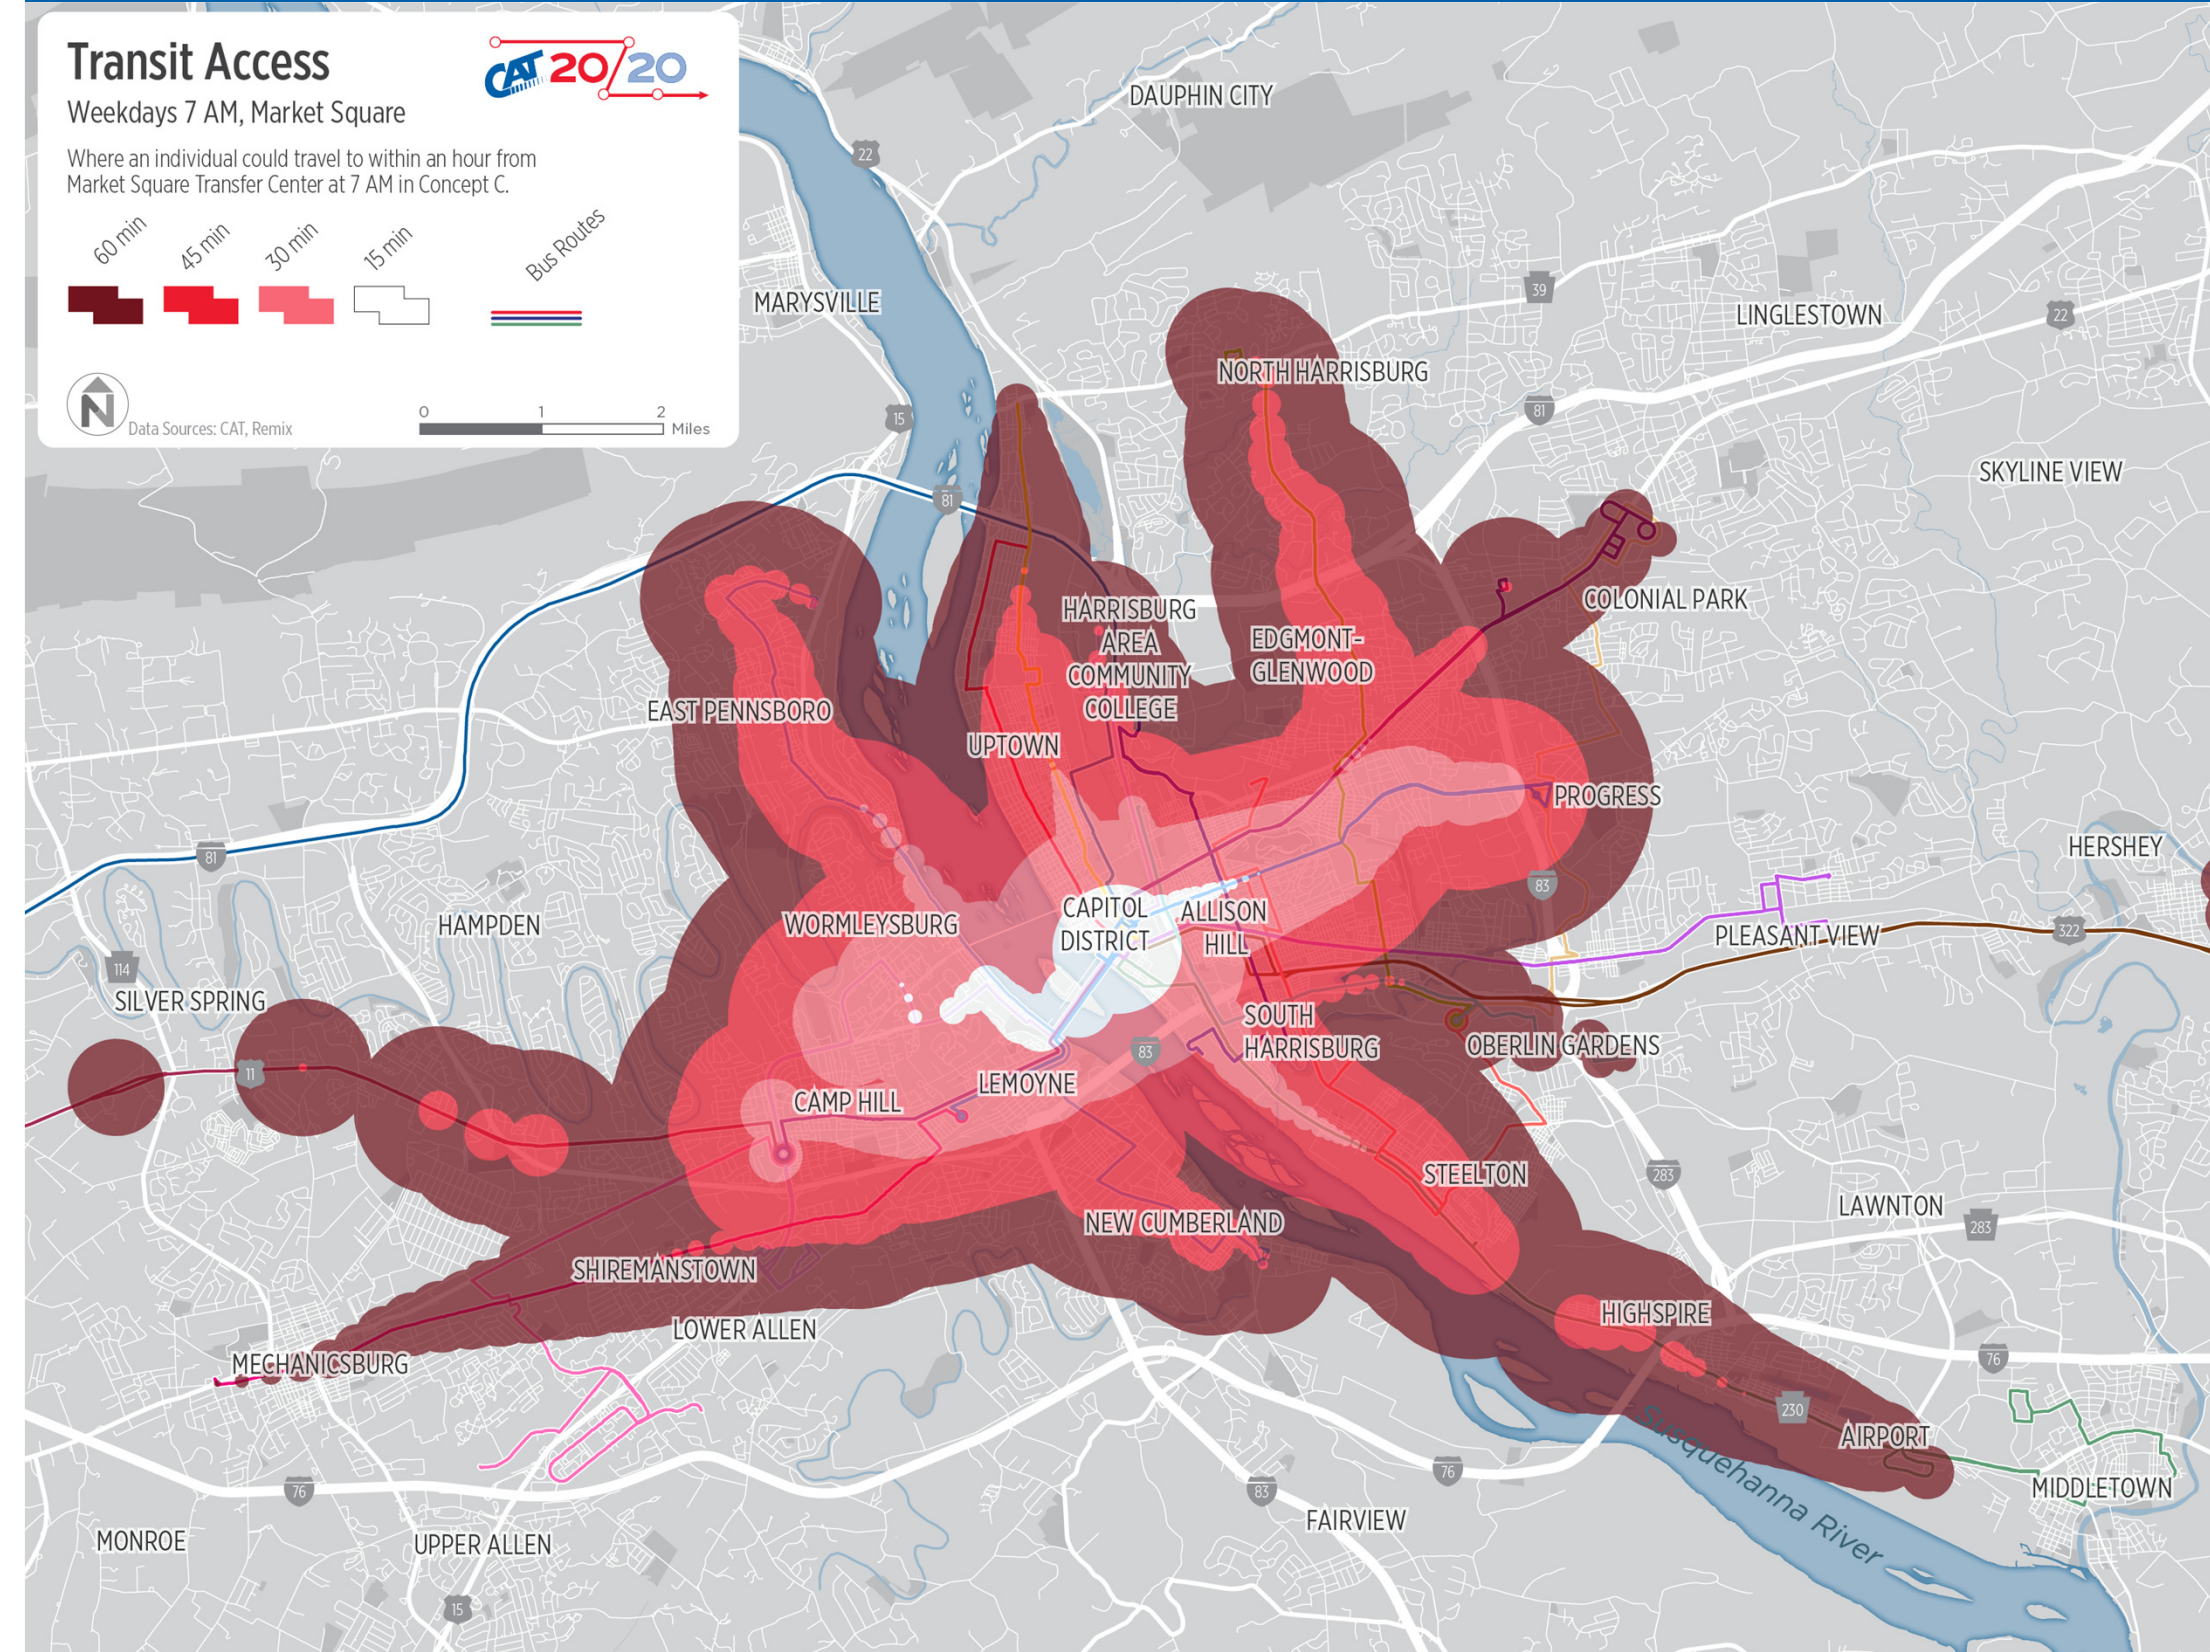

# Concept C: Grid Network

**Weekday**

Concept C Service Frequencies (minutes)

	Route # (Old)	Route # (New)	Early AM	AM Peak	Midday	PM Peak	Night	Sat	Sun
	1	11	-	30	60	30	60	60	90
	3	14	30	30	30	30	-	-	-
	6	15	30	30	30	30	60	60	90
	7	16	30	30	60	30	60	120	-
	8	13	60	75	75	75	75	120	120
	8/12	24	-	90	90	90	-	-	-
	12	12	60	60	60	60	60	60	120
	13	20	-	30	60	30	-	60	90
	17	21	-	60	60	60	-	60	90
	MX	19	30	60	120	60	-	120	-
	19	22	60	60	60	60	-	90	-
	39	23	-	90	90	90	-	120	-
	81	101	-	1 trip	-	1 trip	-	-	-
	322	103	-	30	1 trip	30	-	-	-
	A/F	25	1 trip	60	1 trip	60	-	-	-
	C	18	1 trip	30	120	30	-	-	-
	D	17	60	60	60	60	-	-	-
	M/B	102	30	30	30	30	-	-	-

**Saturday**

Concept C: Grid Network  
 Focused on providing more connections outside of Downtown Harrisburg.

- Financial Sustainability
- Sunday service on 6 routes
- More north-south routes and places to transfer buses.
- Improved connection between the east shore and the west shore
- Loss of Coverage
- Reduced Commuter Service

## How Far Could You Travel in Concept C at 7 AM?

Catherine travels between Downtown Harrisburg and the Harrisburg International Airport for work. The trip takes 37 minutes from the Harrisburg Transportation Center and involves no transfers.

## Travel Time Across Concepts

	Regular Commute Destinations	Current Service		Concept A		Concept B		Concept C	
		Time	Transfers	Time	Transfers	Time	Transfers	Time	Transfers
Catherine	Downtown Harrisburg – Harrisburg International Airport	26 mins	0	26 mins	0	36 mins	0	37 mins	0
Anthony	Colonial Park – Harrisburg (East) Mall	68 mins	1	68 mins	1	18 mins	0	75 mins	1
Tom	Camp Hill Mall – Scott Elementary (19 <sup>th</sup> and Derry)	52 mins	1	52 mins	1	26 mins	0	63 mins	1