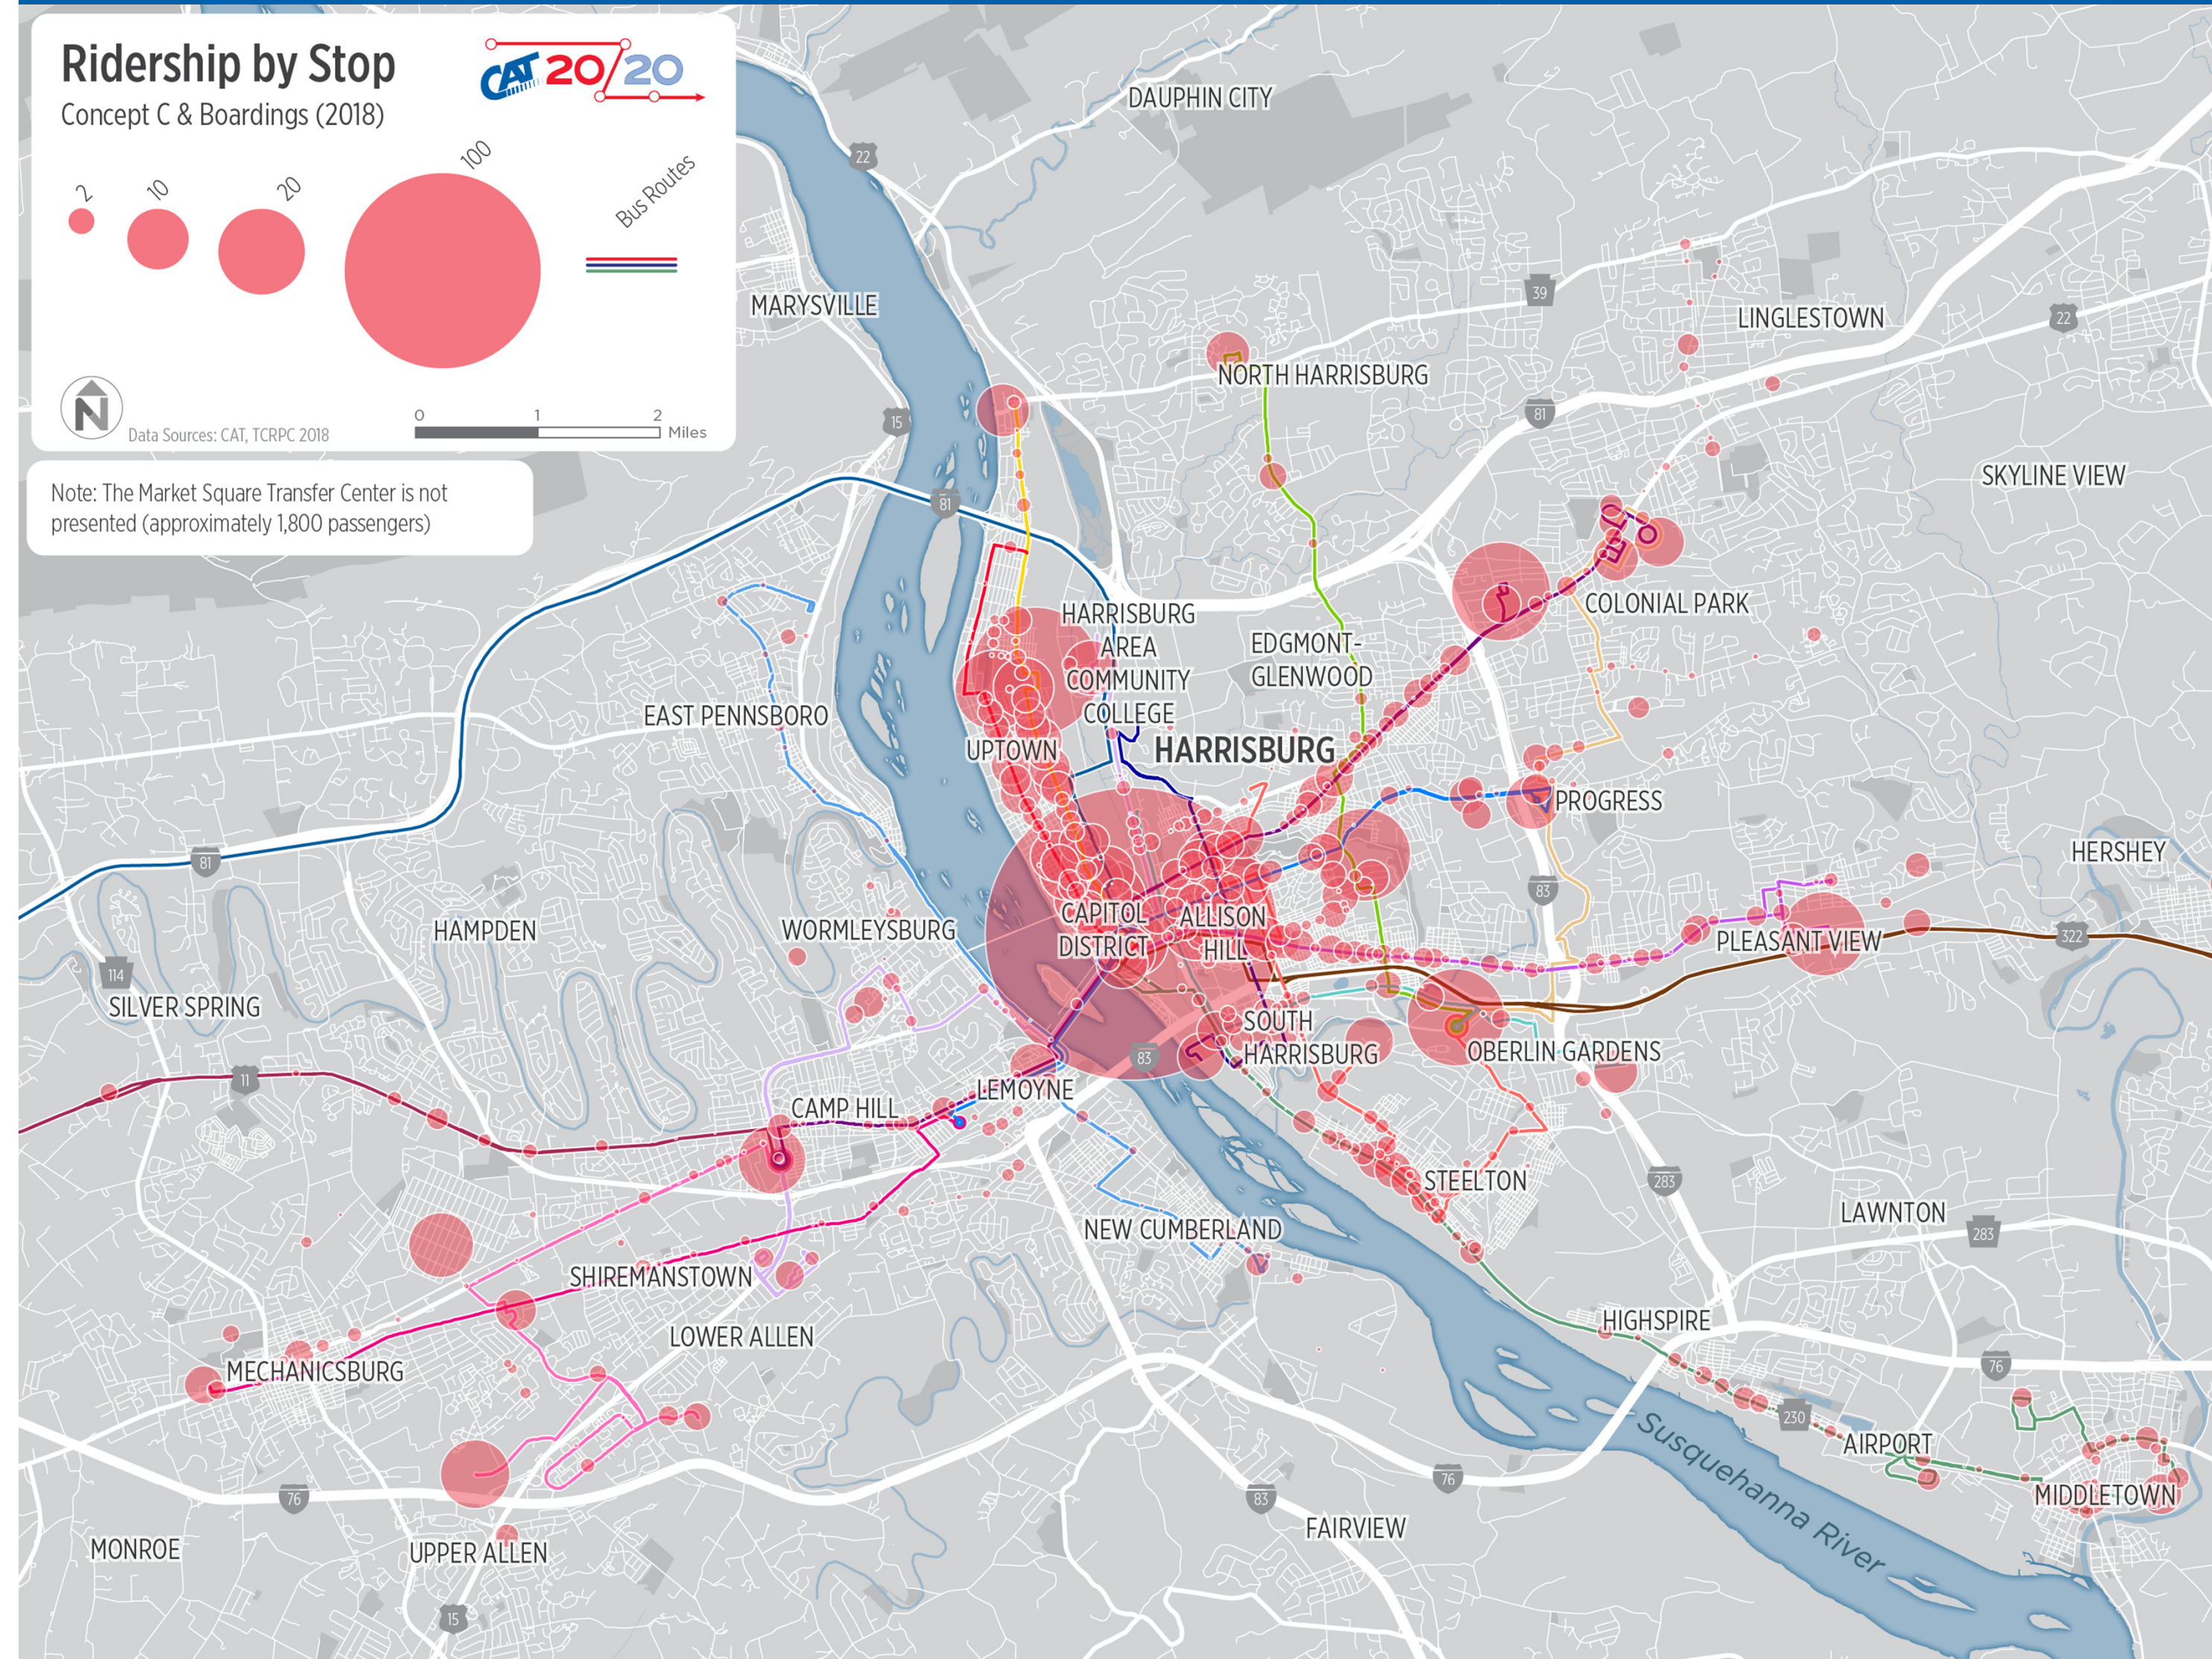

## How Far Could You Travel in Concept C at 7 AM?

Catherine travels between Downtown Harrisburg and the Harrisburg International Airport for work. The trip takes 37 minutes from the Harrisburg Transportation Center and involves no transfers.

Anthony lives in Colonial Park and commutes to the Harrisburg Mall for work. The trip takes 1 hour and 15 minutes from Colonial Park Mall and involves 1 transfer.

Tom is traveling from the Camp Hill Shopping Center to Scott Elementary School for work. The trip takes 63 minutes and involves 1 transfer. There is an additional 3-minute walk to the school.

## How Does Concept C Align With Existing Ridership?

## Travel Time Across Concepts

	Regular Commute Destinations	Current Service		Concept A		Concept B		Concept C	
		Time	Transfers	Time	Transfers	Time	Transfers	Time	Transfers
Catherine	Downtown Harrisburg – Harrisburg International Airport	26 mins	0	26 mins	0	36 mins	0	37 mins	0
Anthony	Colonial Park – Harrisburg (East) Mall	68 mins	1	68 mins	1	18 mins	0	75 mins	1
Tom	Camp Hill Mall – Scott Elementary (19 <sup>th</sup> and Derry)	52 mins	1	52 mins	1	26 mins	0	63 mins	1