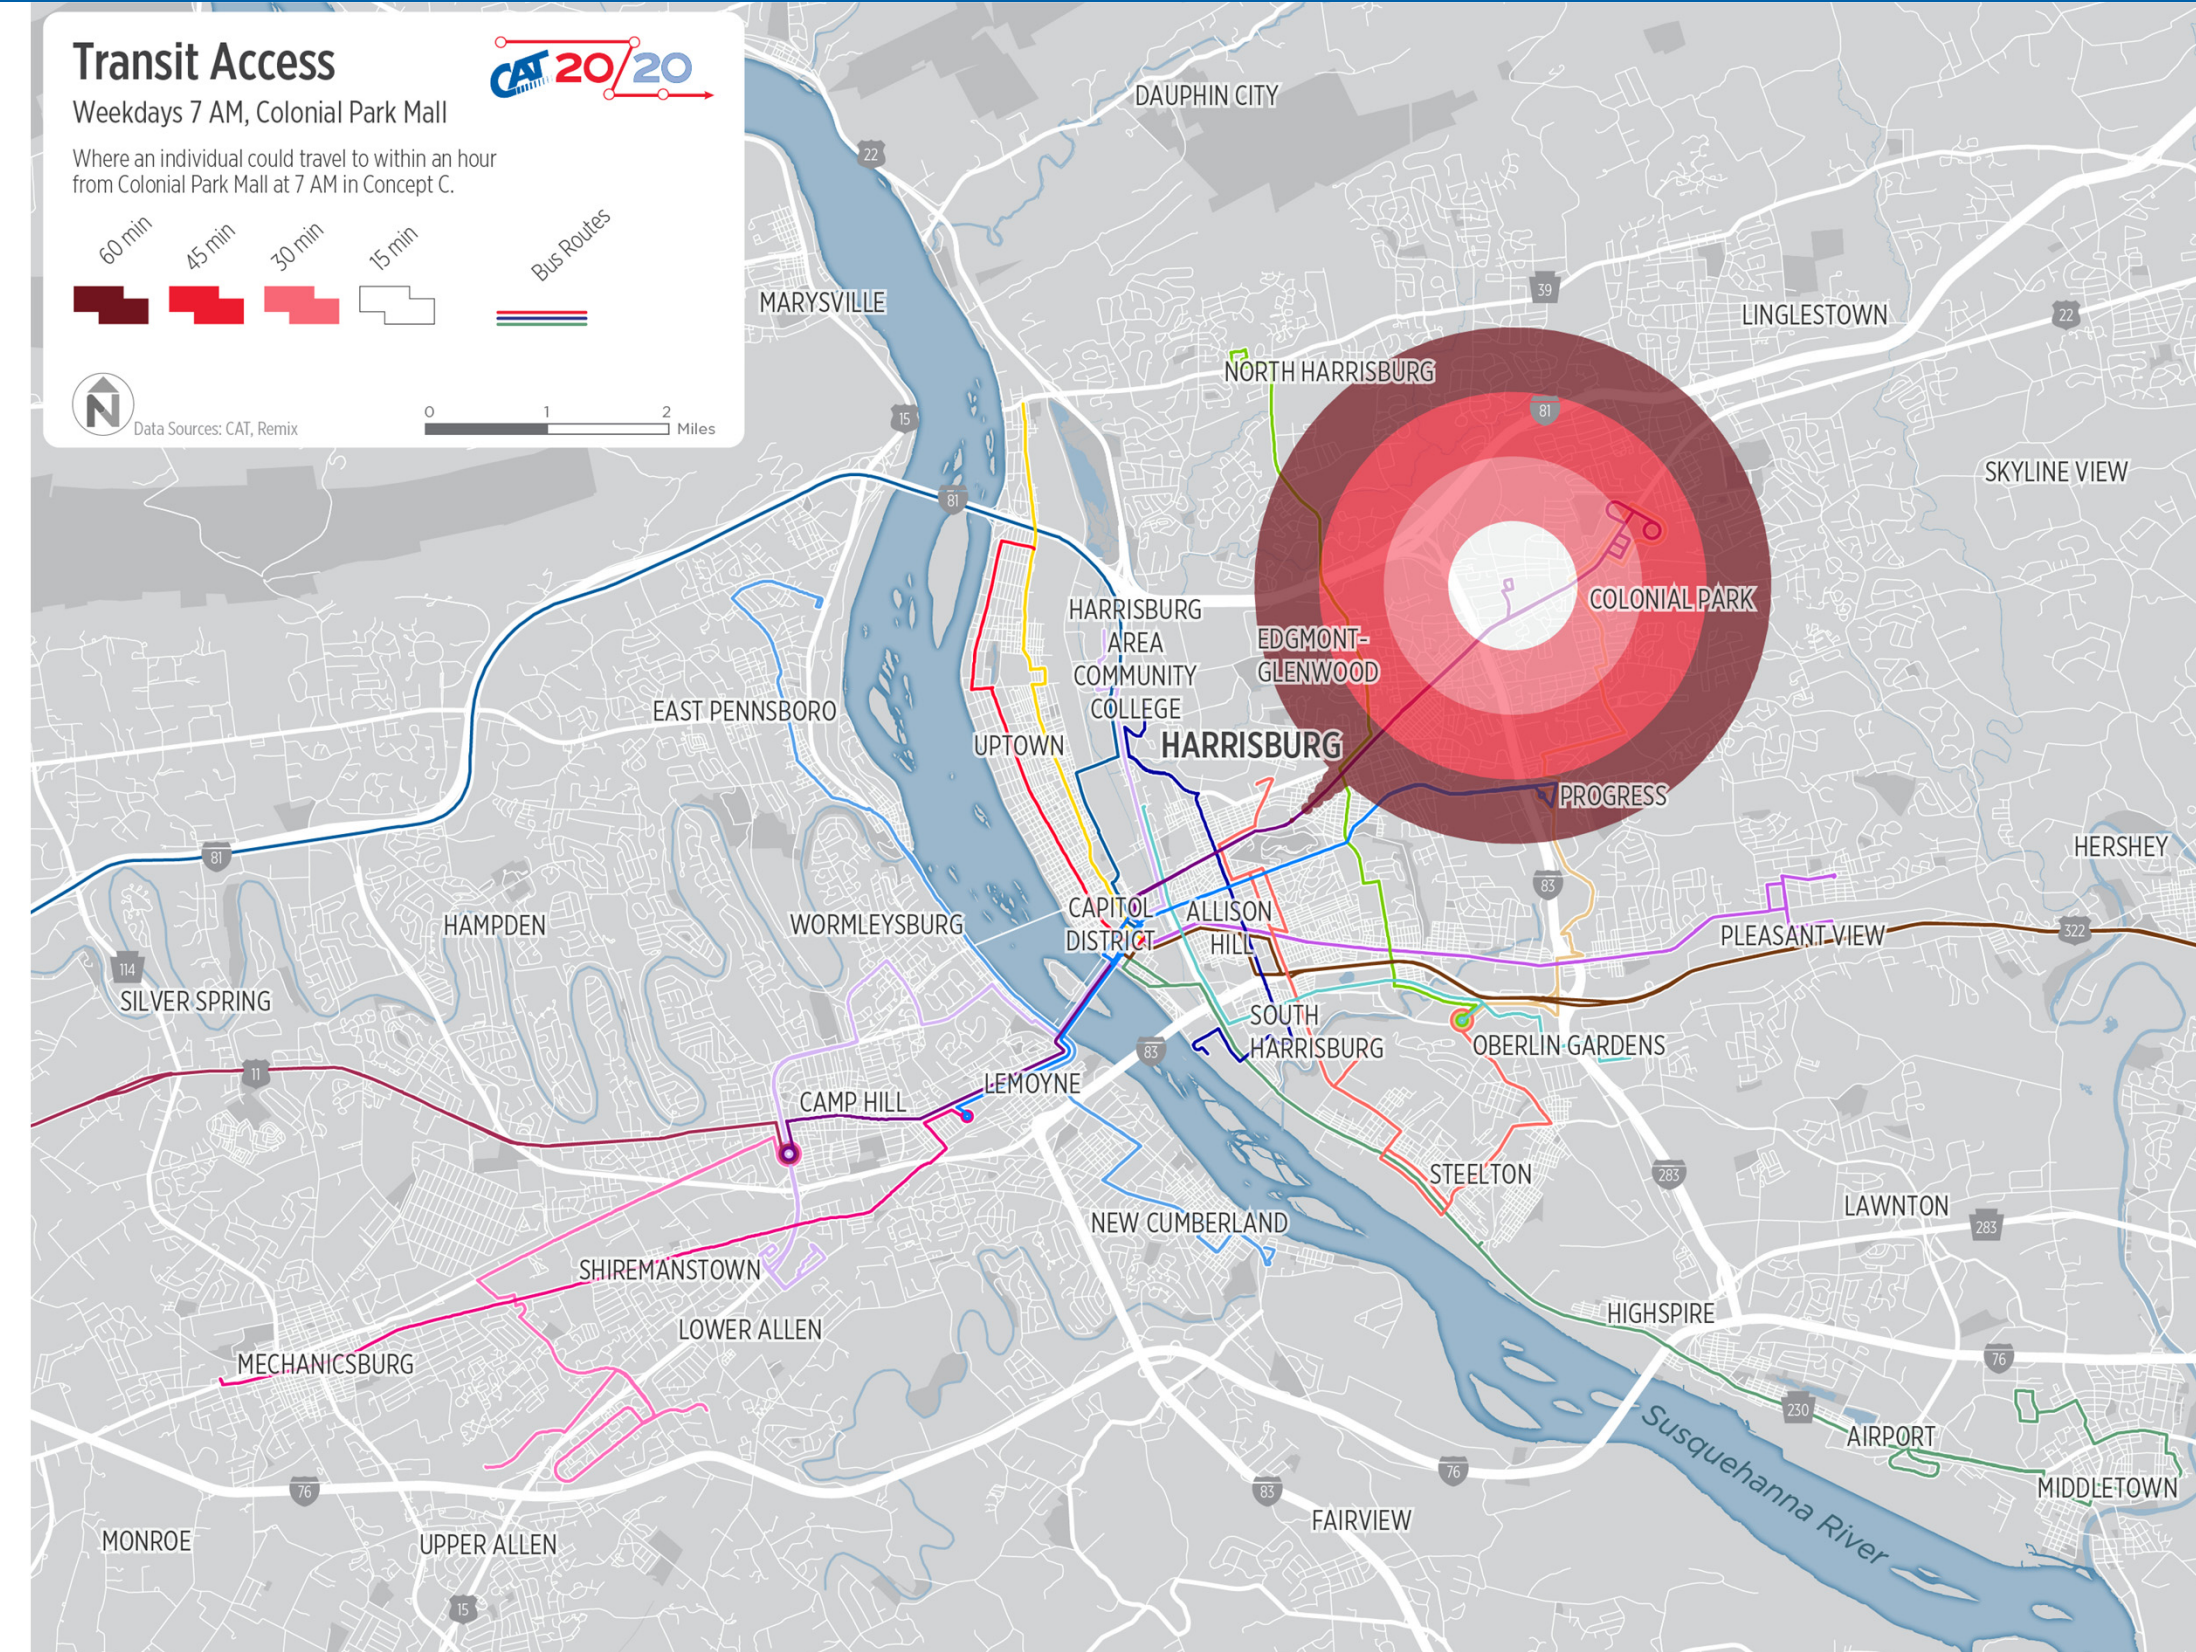

**Saturday**

Concept C: Grid Network  
 Focused on providing more connections outside of Downtown Harrisburg.

- Financial Sustainability
- Sunday service on 6 routes
- More north-south routes and places to transfer buses.
- Improved connection between the east shore and the west shore
- Loss of Coverage
- Reduced Commuter Service

## How Far Could You Travel in Concept C at 7 AM?

Catherine travels between Downtown Harrisburg and the Harrisburg International Airport for work. The trip takes 37 minutes from the Harrisburg Transportation Center and involves no transfers.

Anthony lives in Colonial Park and commutes to the Harrisburg Mall for work. The trip takes 1 hour and 15 minutes from Colonial Park Mall and involves 1 transfer.

Tom is traveling from the Camp Hill Shopping Center to Scott Elementary School for work. The trip takes 63 minutes and involves 1 transfer. There is an additional 3-minute walk to the school.

## Travel Time Across Concepts

	Regular Commute Destinations	Current Service		Concept A		Concept B		Concept C	
		Time	Transfers	Time	Transfers	Time	Transfers	Time	Transfers
Catherine	Downtown Harrisburg – Harrisburg International Airport	26 mins	0	26 mins	0	36 mins	0	37 mins	0
Anthony	Colonial Park – Harrisburg (East) Mall	68 mins	1	68 mins	1	18 mins	0	75 mins	1
Tom	Camp Hill Mall – Scott Elementary (19 <sup>th</sup> and Derry)	52 mins	1	52 mins	1	26 mins	0	63 mins	1