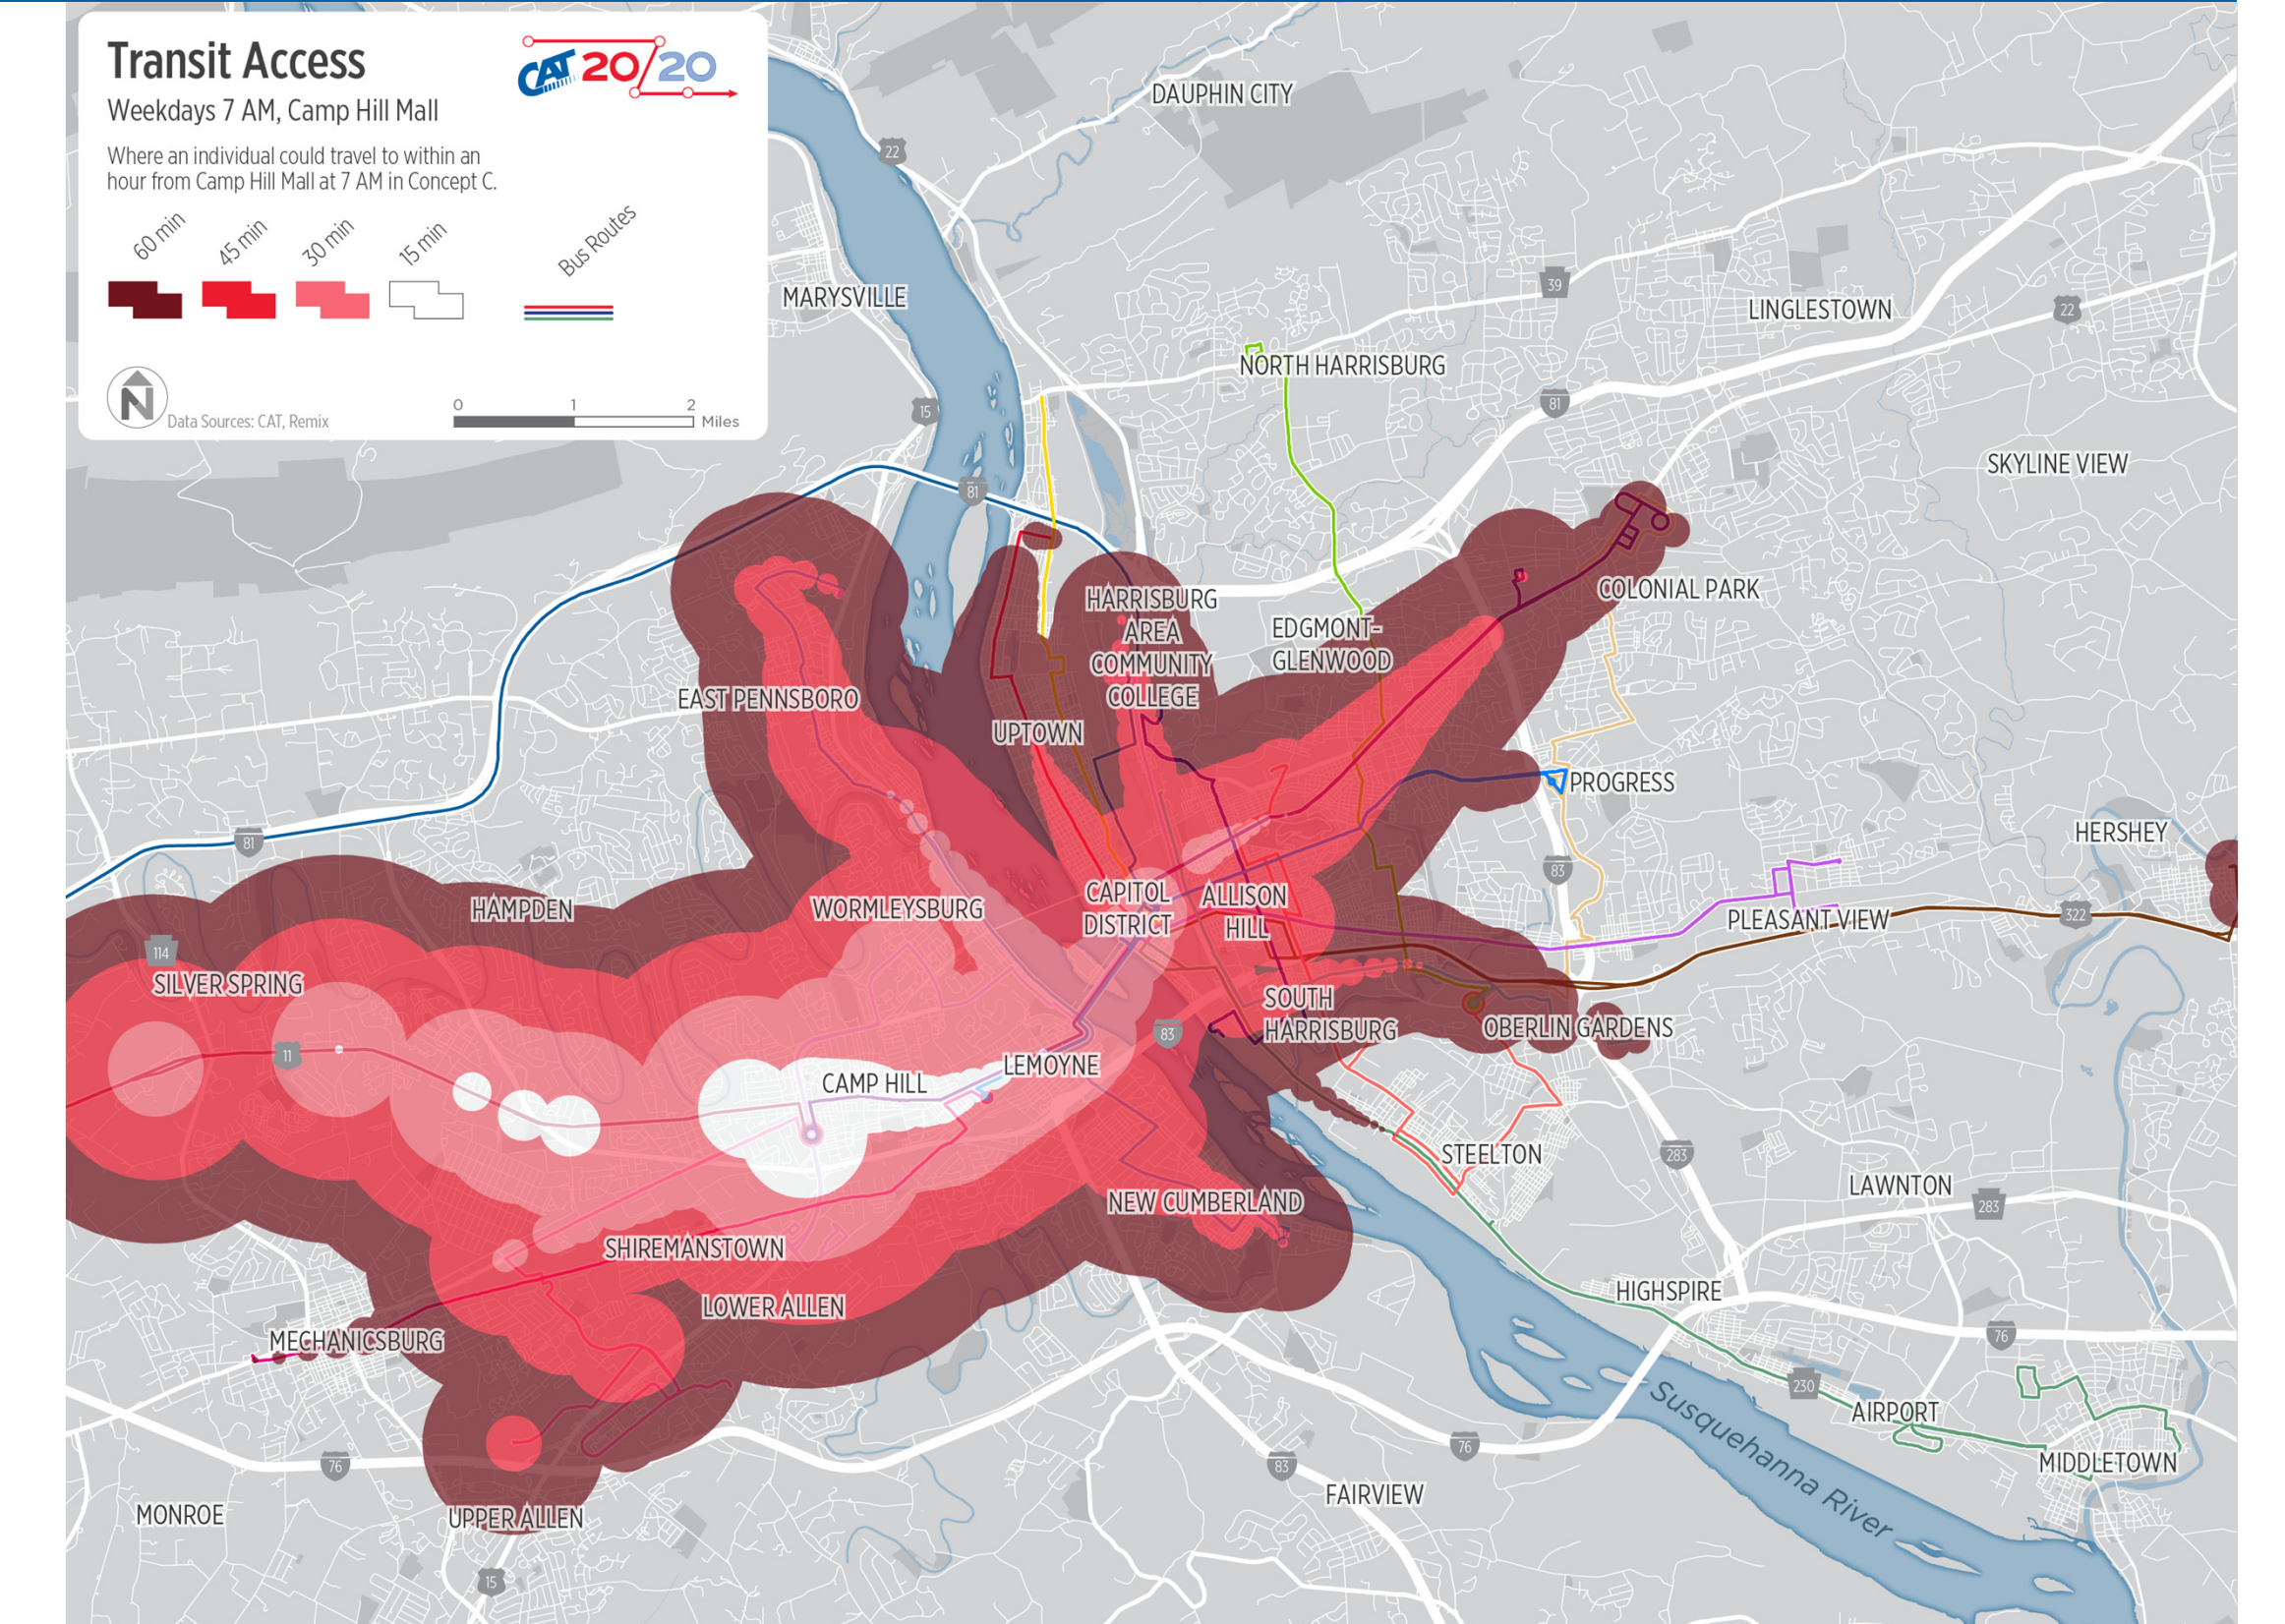

**Saturday**

Concept C: Grid Network  
 Focused on providing more connections outside of Downtown Harrisburg.

- Financial Sustainability
- Sunday service on 6 routes
- More north-south routes and places to transfer buses.
- Improved connection between the east shore and the west shore
- Loss of Coverage
- Reduced Commuter Service

## How Far Could You Travel in Concept C at 7 AM?

Catherine travels between Downtown Harrisburg and the Harrisburg International Airport for work. The trip takes 37 minutes from the Harrisburg Transportation Center and involves no transfers.

Anthony lives in Colonial Park and commutes to the Harrisburg Mall for work. The trip takes 1 hour and 15 minutes from Colonial Park Mall and involves 1 transfer.

Tom is traveling from the Camp Hill Shopping Center to Scott Elementary School for work. The trip takes 63 minutes and involves 1 transfer. There is an additional 3-minute walk to the school.

## Travel Time Across Concepts

	Regular Commute Destinations	Current Service		Concept A		Concept B		Concept C	
		Time	Transfers	Time	Transfers	Time	Transfers	Time	Transfers
Catherine	Downtown Harrisburg – Harrisburg International Airport	26 mins	0	26 mins	0	36 mins	0	37 mins	0
Anthony	Colonial Park – Harrisburg (East) Mall	68 mins	1	68 mins	1	18 mins	0	75 mins	1
Tom	Camp Hill Mall – Scott Elementary (19 <sup>th</sup> and Derry)	52 mins	1	52 mins	1	26 mins	0	63 mins	1