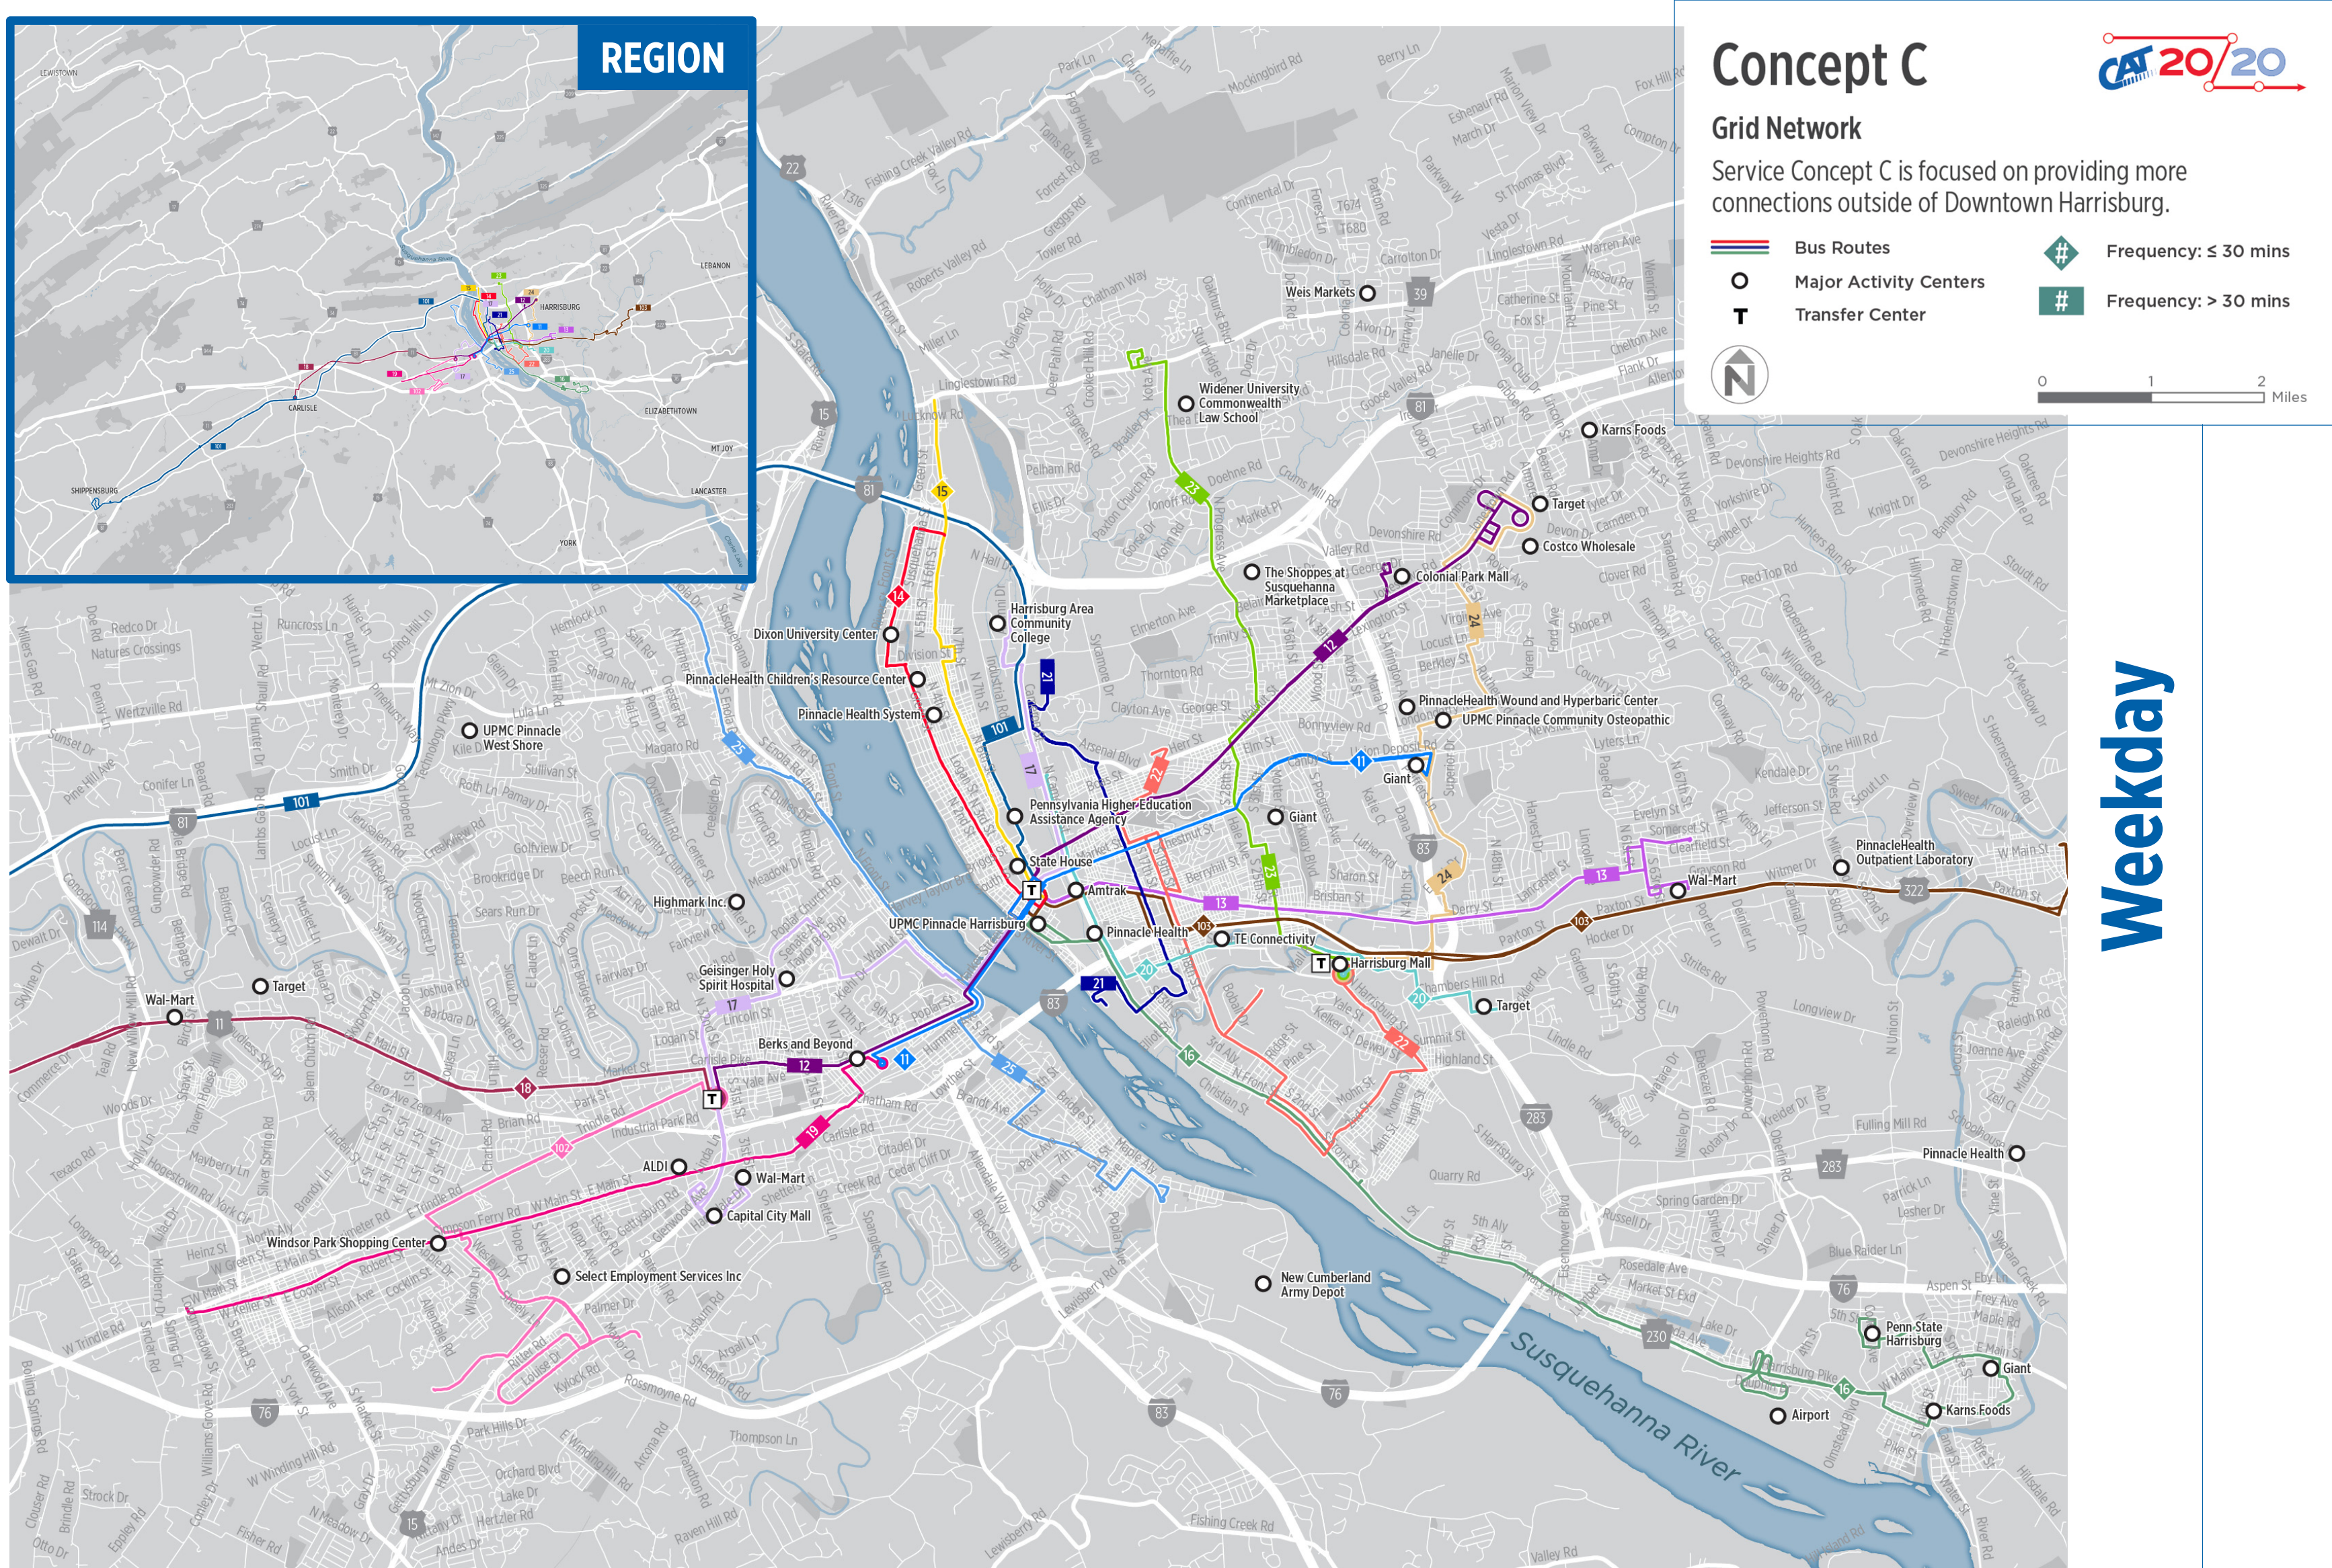

Concept C: Grid Network

Weekday

Concept C Service Frequencies (minutes)

	Route # (Old)	Route # (New)	Early AM	AM Peak	Midday	PM Peak	Night	Sat	Sun
	1	11	-	30	60	30	60	60	90
	3	14	30	30	30	30	-	-	-
	6	15	30	30	30	30	60	60	90
	7	16	30	30	60	30	60	120	-
	8	13	60	75	75	75	75	120	120
	8/12	24	-	90	90	90	-	-	-
	12	12	60	60	60	60	60	60	120
	13	20	-	30	60	30	-	60	90
	17	21	-	60	60	60	-	60	90
	MX	19	30	60	120	60	-	120	-
	19	22	60	60	60	60	-	90	-
	39	23	-	90	90	90	-	120	-
	81	101	-	1 trip	-	1 trip	-	-	-
	322	103	-	30	1 trip	30	-	-	-
	A/F	25	1 trip	60	1 trip	60	-	-	-
	C	18	1 trip	30	120	30	-	-	-
	D	17	60	60	60	60	-	-	-
	M/B	102	30	30	30	30	-	-	-