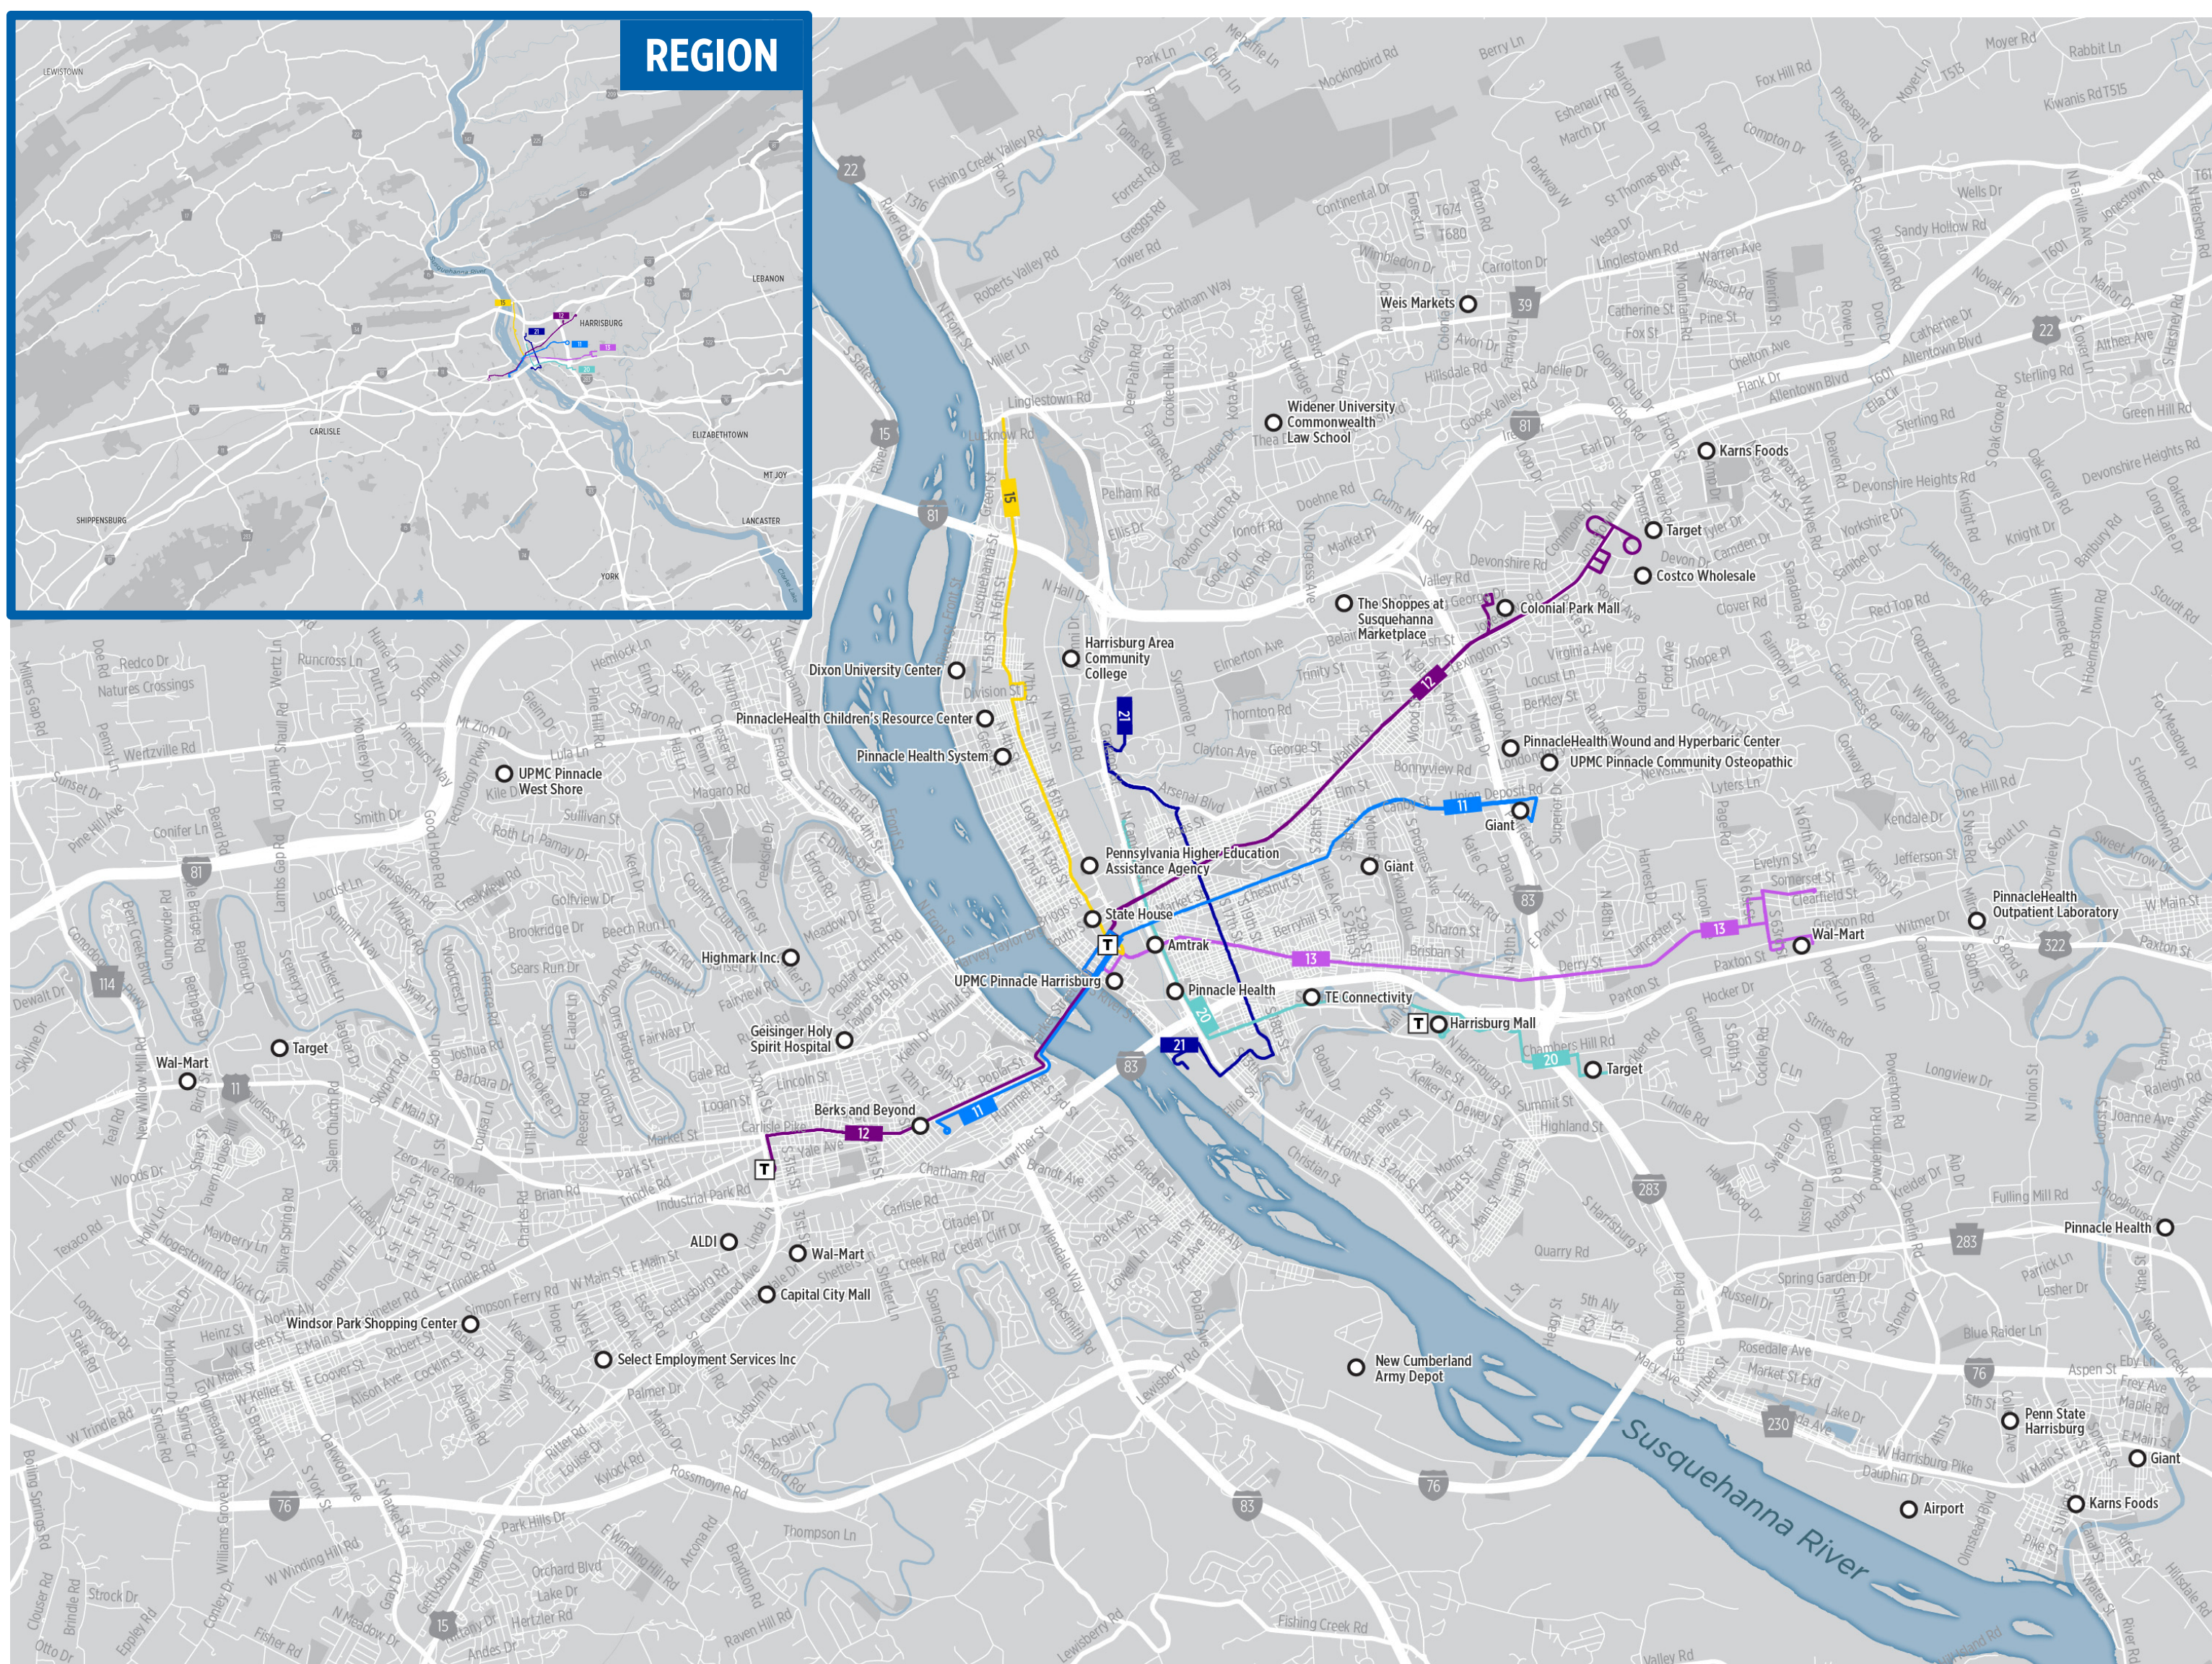

**Saturday**

Concept C: Grid Network  
 Focused on providing more connections outside of Downtown Harrisburg.

- Financial Sustainability
- Sunday service on 6 routes
- More north-south routes and places to transfer buses.
- Improved connection between the east shore and the west shore
- Loss of Coverage
- Reduced Commuter Service

## How Far Could You Travel in Concept C at 7 AM?

Catherine travels between Downtown Harrisburg and the Harrisburg International Airport for work. The trip takes 37 minutes from the Harrisburg Transportation Center and involves no transfers.

Anthony lives in Colonial Park and commutes to the Harrisburg Mall for work. The trip takes 1 hour and 15 minutes from Colonial Park Mall and involves 1 transfer.

Tom is traveling from the Camp Hill Shopping Center to Scott Elementary School for work. The trip takes 63 minutes and involves 1 transfer. There is an additional 3-minute walk to the school.

## Travel Time Across Concepts

	Regular Commute Destinations	Current Service		Concept A		Concept B		Concept C	
		Time	Transfers	Time	Transfers	Time	Transfers	Time	Transfers
Catherine	Downtown Harrisburg – Harrisburg International Airport	26 mins	0	26 mins	0	36 mins	0	37 mins	0
Anthony	Colonial Park – Harrisburg (East) Mall	68 mins	1	68 mins	1	18 mins	0	75 mins	1
Tom	Camp Hill Mall – Scott Elementary (19 <sup>th</sup> and Derry)	52 mins	1	52 mins	1	26 mins	0	63 mins	1