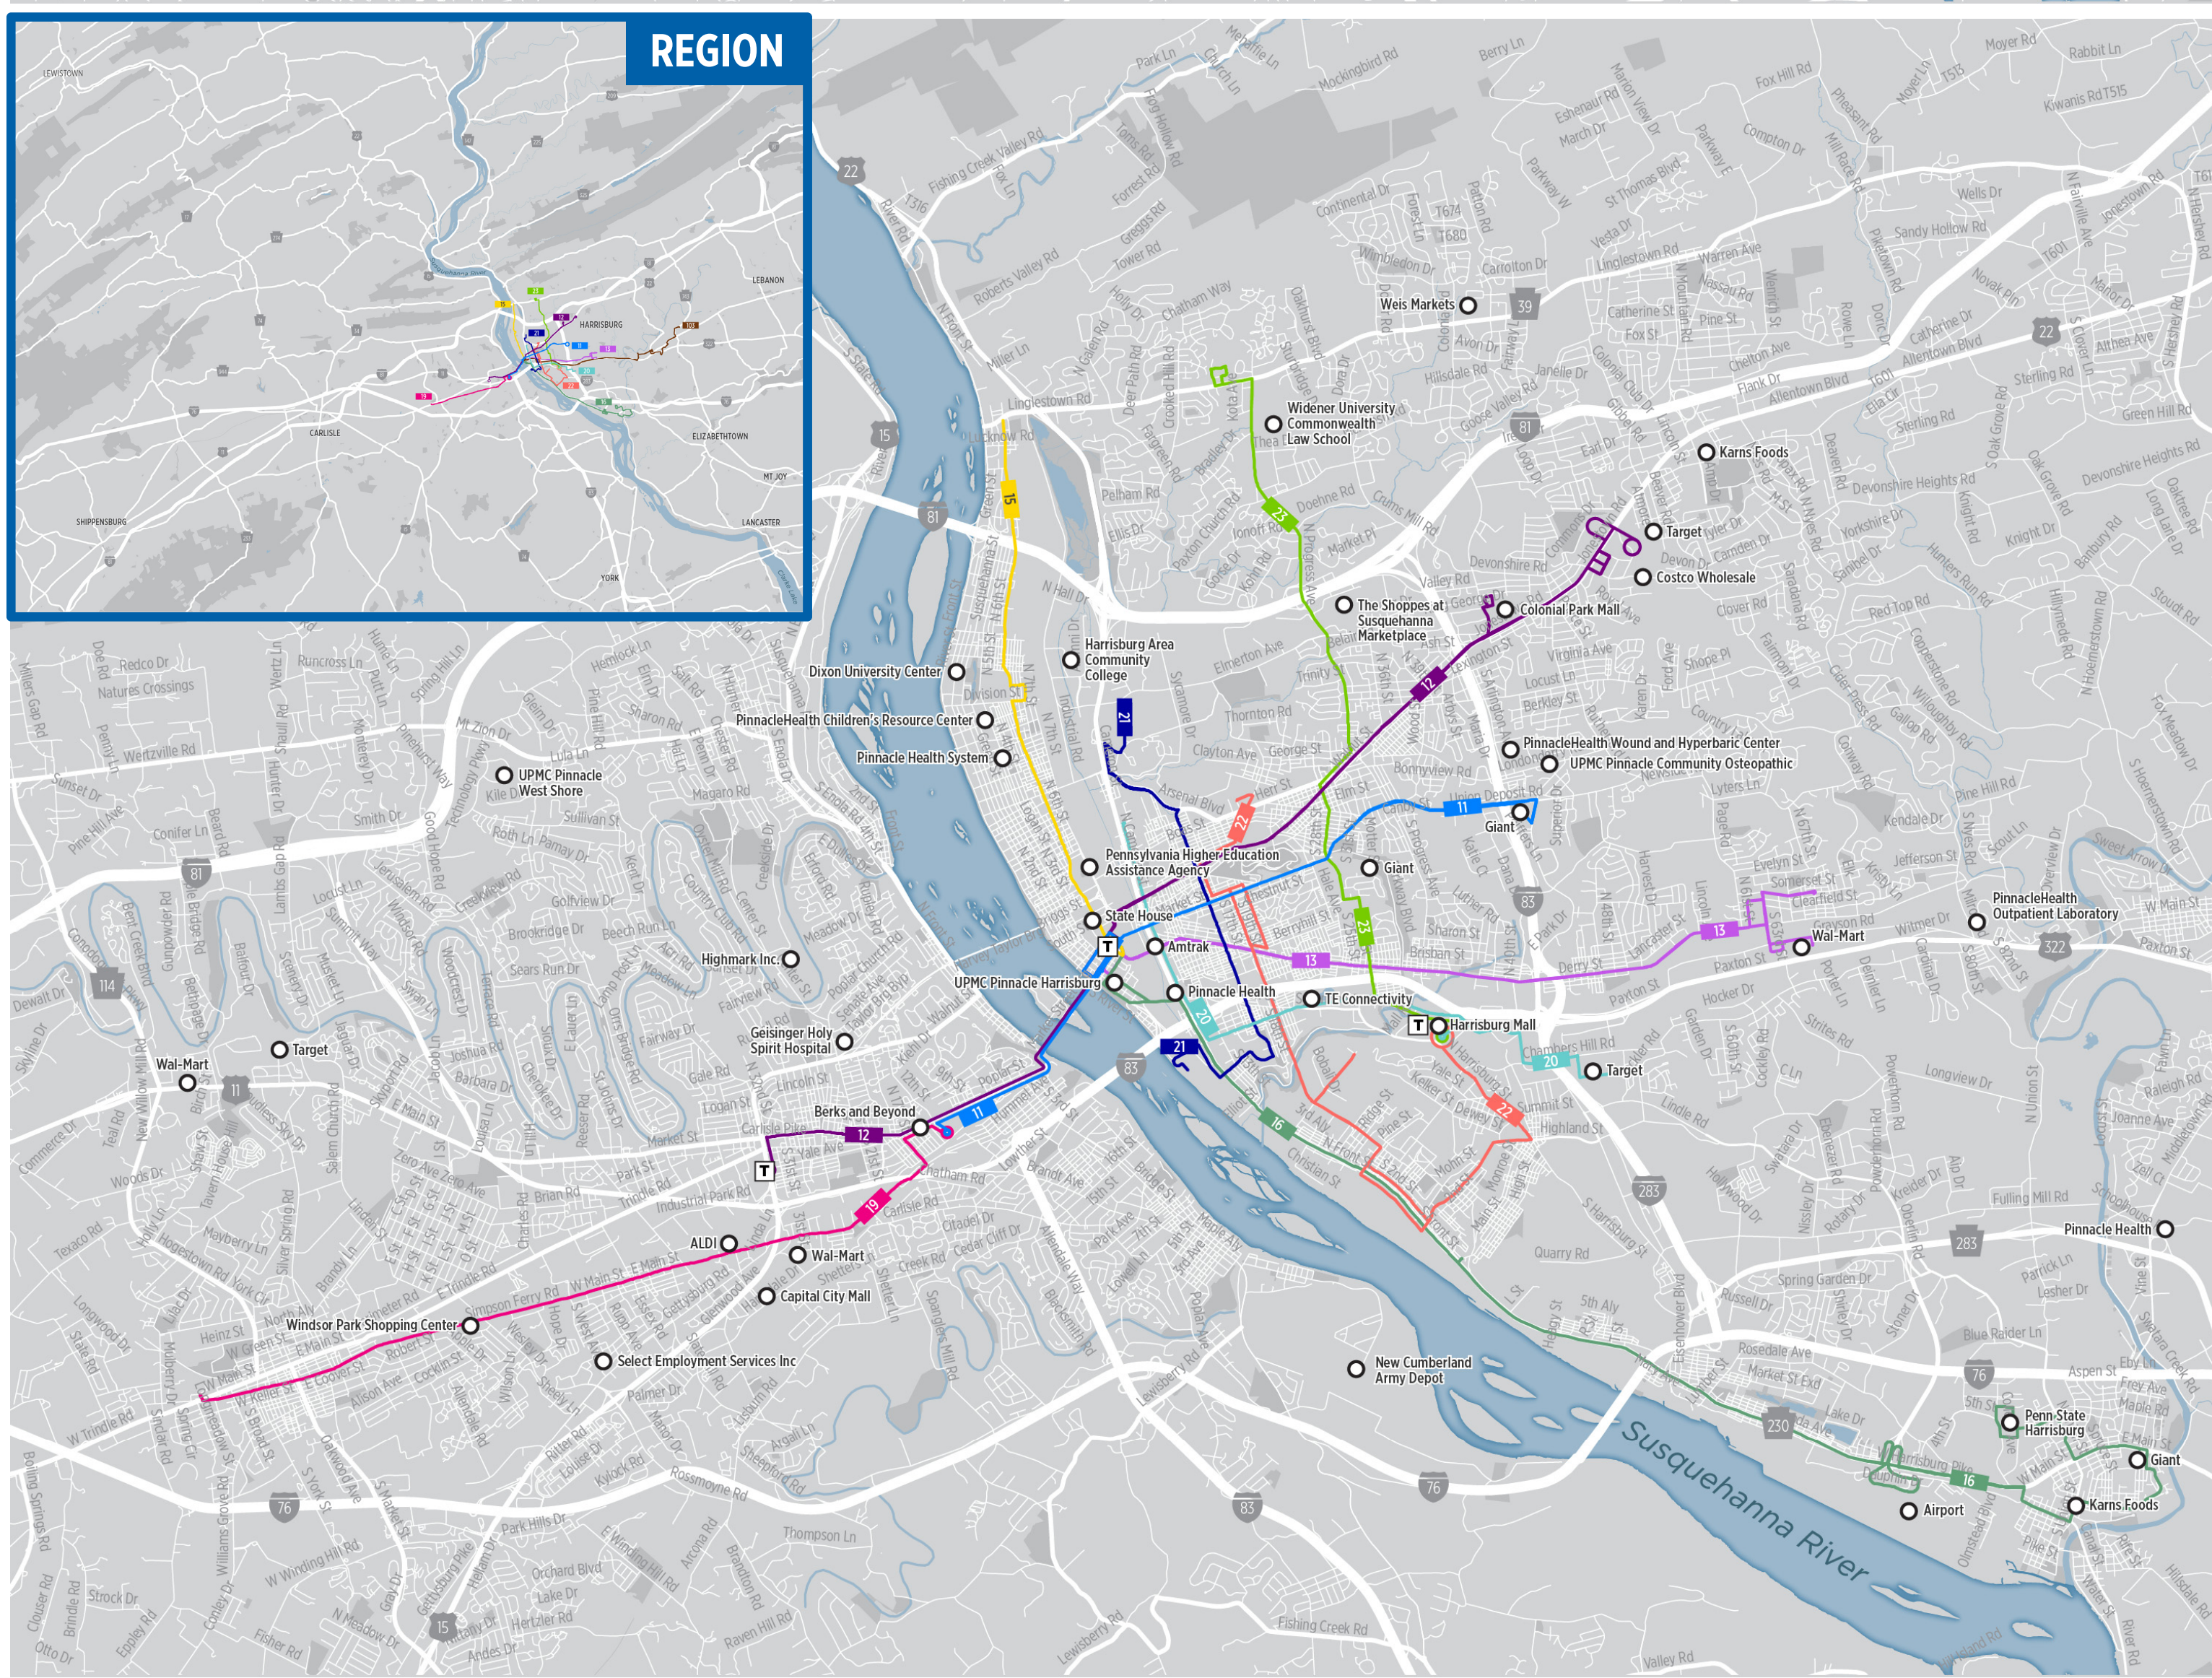

**Saturday**

Concept C: Grid Network  
 Focused on providing more connections outside of Downtown Harrisburg.

- Financial Sustainability
- Sunday service on 6 routes
- More north-south routes and places to transfer buses.
- Improved connection between the east shore and the west shore
- Loss of Coverage
- Reduced Commuter Service

## How Far Could You Travel in Concept C at 7 AM?

Catherine travels between Downtown Harrisburg and the Harrisburg International Airport for work. The trip takes 37 minutes from the Harrisburg Transportation Center and involves no transfers.

Anthony lives in Colonial Park and commutes to the Harrisburg Mall for work. The trip takes 1 hour and 15 minutes from Colonial Park Mall and involves 1 transfer.

Tom is traveling from the Camp Hill Shopping Center to Scott Elementary School for work. The trip takes 63 minutes and involves 1 transfer. There is an additional 3-minute walk to the school.

## Travel Time Across Concepts

	Regular Commute Destinations	Current Service		Concept A		Concept B		Concept C	
		Time	Transfers	Time	Transfers	Time	Transfers	Time	Transfers
Catherine	Downtown Harrisburg – Harrisburg International Airport	26 mins	0	26 mins	0	36 mins	0	37 mins	0
Anthony	Colonial Park – Harrisburg (East) Mall	68 mins	1	68 mins	1	18 mins	0	75 mins	1
Tom	Camp Hill Mall – Scott Elementary (19 <sup>th</sup> and Derry)	52 mins	1	52 mins	1	26 mins	0	63 mins	1