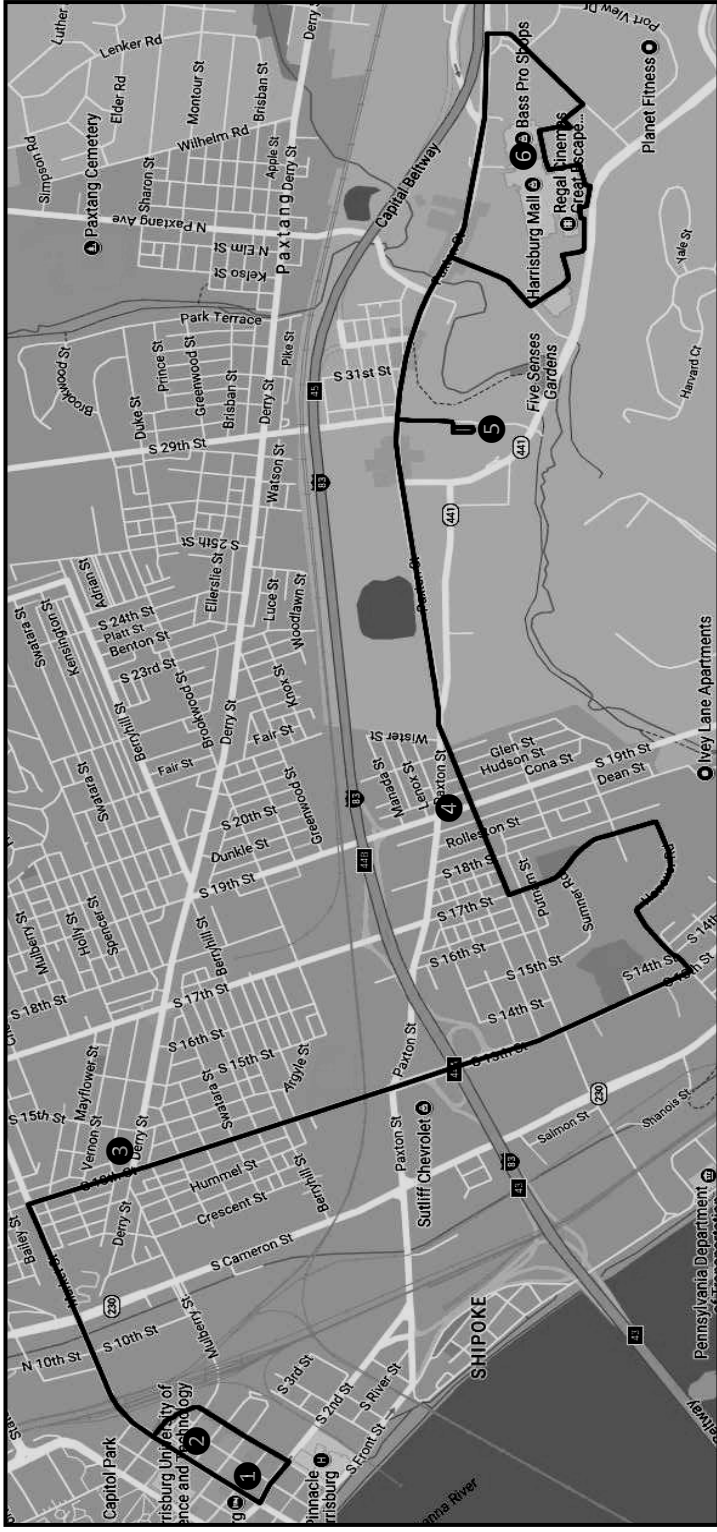

Outbound to Harrisburg Mall

Transfer Center	Train Station (Market St)	Derry & 13th	Sycamore & 19th	Spring Creek Health Center	Harrisburg Mall ♦	Harrisburg Mall ♦	Harrisburg Mall ♦	Spring Creek Health Center	Sycamore & 19th	Derry & 13th	Train Station (Aberdeen St)	Transfer Center
1	2	3	4	5	6	6	6	5	4	3	2	1
6:15 AM	6:17 AM	6:23 AM	6:32 AM	6:35 AM	6:40 AM	6:40 AM	6:40 AM	6:35 AM	6:32 AM	6:23 AM	7:22 AM	7:25 AM
7:00 AM	7:02 AM	7:08 AM	7:17 AM	—	7:25 AM	7:25 AM	7:25 AM	—	7:17 AM	7:08 AM	7:52 AM	7:55 AM
7:30 AM	7:32 AM	7:38 AM	7:47 AM	—	7:55 AM	7:55 AM	7:55 AM	—	7:47 AM	7:38 AM	8:21 AM	8:24 AM
8:00 AM	8:02 AM	8:08 AM	8:17 AM	—	8:25 AM	8:25 AM	8:25 AM	—	8:17 AM	8:08 AM	8:51 AM	8:54 AM
9:00 AM	9:02 AM	9:08 AM	9:17 AM	—	9:25 AM	9:25 AM	9:25 AM	—	9:17 AM	9:08 AM	9:51 AM	9:54 AM
10:00 AM	10:02 AM	10:08 AM	10:17 AM	—	10:25 AM	10:25 AM	10:25 AM	—	10:17 AM	10:08 AM	10:45 AM	10:54 AM
11:00 AM	11:02 AM	11:08 AM	11:17 AM	—	11:25 AM	11:25 AM	11:25 AM	—	11:17 AM	11:08 AM	11:45 AM	11:54 AM
12:00 PM	12:02 PM	12:08 PM	12:17 PM	—	12:25 PM	12:25 PM	12:25 PM	—	12:17 PM	12:08 PM	12:45 PM	12:54 PM
1:00 PM	1:02 PM	1:08 PM	1:17 PM	—	1:25 PM	1:25 PM	1:25 PM	—	1:17 PM	1:08 PM	1:51 PM	1:54 PM
2:30 PM	2:32 PM	2:38 PM	2:47 PM	—	2:55 PM	2:55 PM	2:55 PM	—	2:47 PM	2:38 PM	2:57 PM	3:00 PM
3:00 PM	3:02 PM	3:08 PM	3:17 PM	—	3:25 PM	3:25 PM	3:25 PM	—	3:17 PM	3:08 PM	3:51 PM	3:54 PM
3:45 PM	3:47 PM	3:53 PM	4:02 PM	—	4:10 PM	4:10 PM	4:10 PM	—	4:02 PM	3:53 PM	4:36 PM	4:39 PM
4:15 PM	4:17 PM	4:23 PM	4:32 PM	—	4:40 PM	4:40 PM	4:40 PM	—	4:32 PM	4:23 PM	5:06 PM	5:09 PM
4:45 PM	4:47 PM	4:53 PM	5:02 PM	—	5:10 PM	5:10 PM	5:10 PM	—	5:02 PM	4:53 PM	5:36 PM	5:39 PM
5:30 PM	5:32 PM	5:38 PM	5:47 PM	—	5:55 PM	5:55 PM	5:55 PM	—	5:47 PM	5:38 PM	6:22 PM	6:25 PM

WEEKDAY

Inbound to Downtown Harrisburg

♦ - Routes 8 (Saturday only), 19 and 20 also serve Harrisburg Mall

Outbound to Harrisburg Mall

Transfer Center	Train Station (Market St)	Derry & 13th	Sycamore & 19th	Harrisburg Mall ♦	Harrisburg Mall ♦	Harrisburg Mall ♦	Sycamore & 19th	Derry & 13th	Train Station (Aberdeen St)	Transfer Center
1	2	3	4	6	6	6	4	3	2	1
9:15 AM	9:17 AM	9:23 AM	9:32 AM	9:40 AM	9:40 AM	9:40 AM	9:32 AM	9:23 AM	10:21 AM	10:24 AM
11:15 AM	11:17 AM	11:23 AM	11:32 AM	11:40 AM	11:40 AM	11:40 AM	11:32 AM	11:23 AM	12:21 PM	12:24 PM
1:15 PM	1:17 PM	1:23 PM	1:32 PM	1:40 PM	1:40 PM	1:40 PM	1:32 PM	1:23 PM	2:21 PM	2:24 PM
3:15 PM	3:17 PM	3:23 PM	3:32 PM	3:40 PM	3:40 PM	3:40 PM	3:32 PM	3:23 PM	4:21 PM	4:24 PM
5:15 PM	5:17 PM	5:23 PM	5:32 PM	5:40 PM	5:40 PM	5:40 PM	5:32 PM	5:23 PM	6:21 PM	6:24 PM

SATURDAY

Inbound to Downtown Harrisburg

♦ - Routes 8 (Saturday only), 19 and 20 also serve Harrisburg Mall